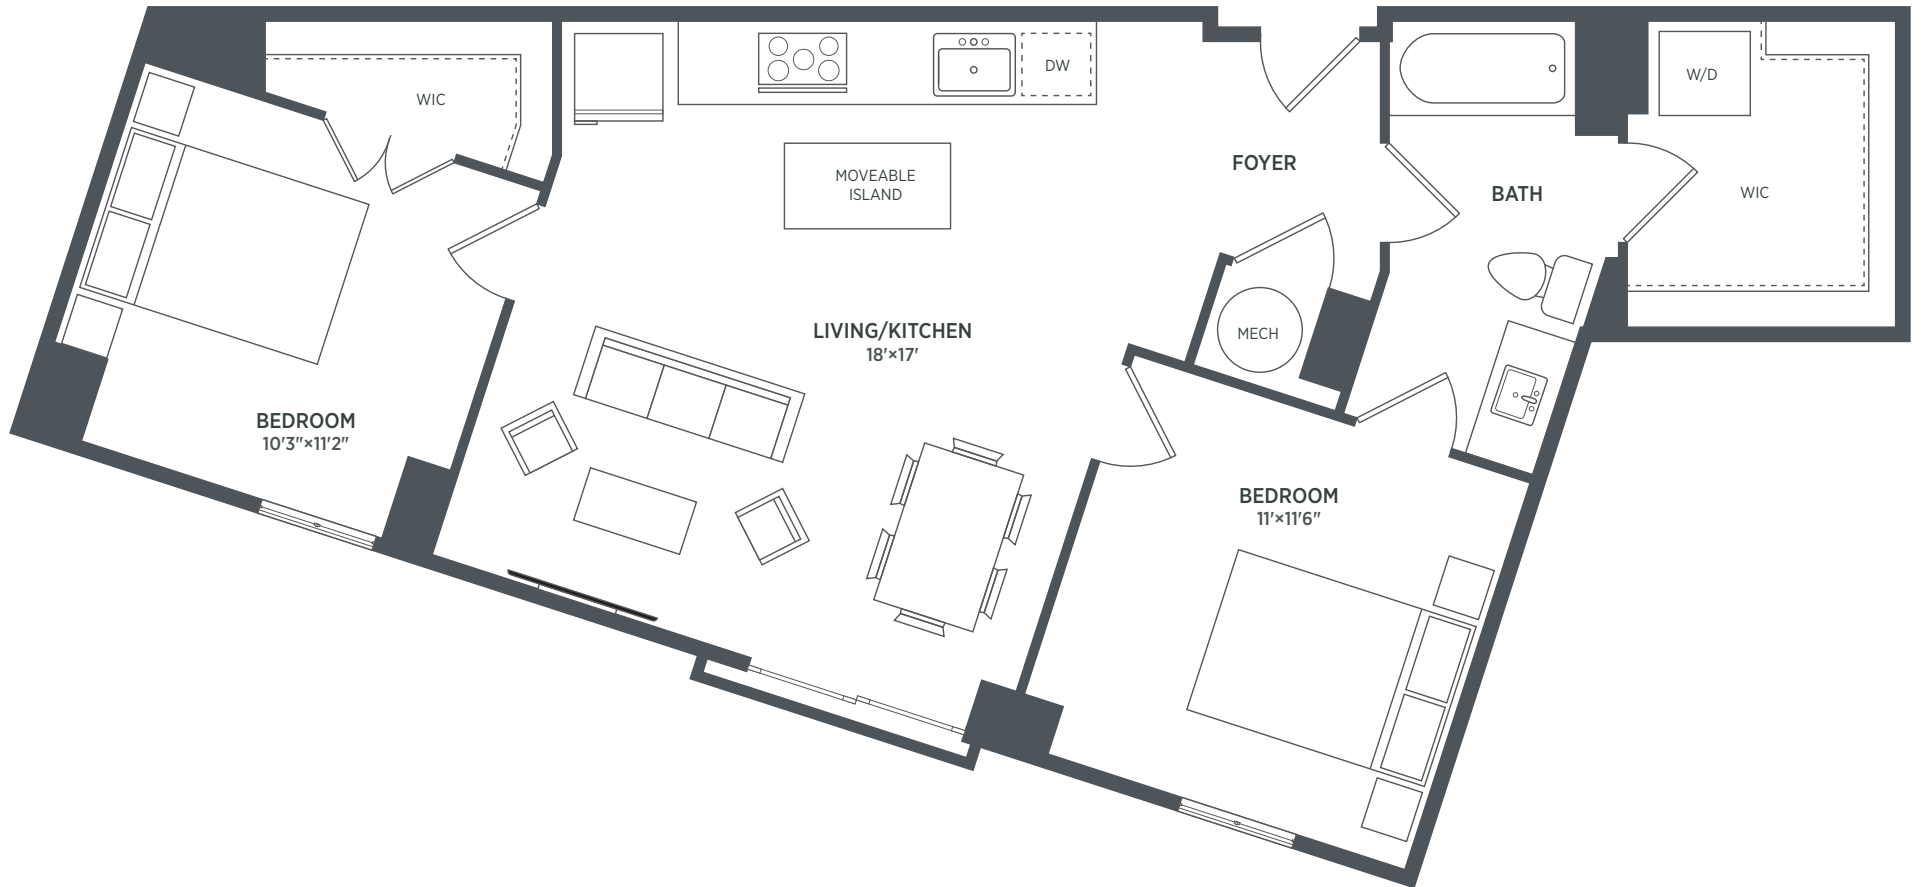

BUILDING KEY

1000 BUTTERNUT STREET NW, WASHINGTON, DC 20012