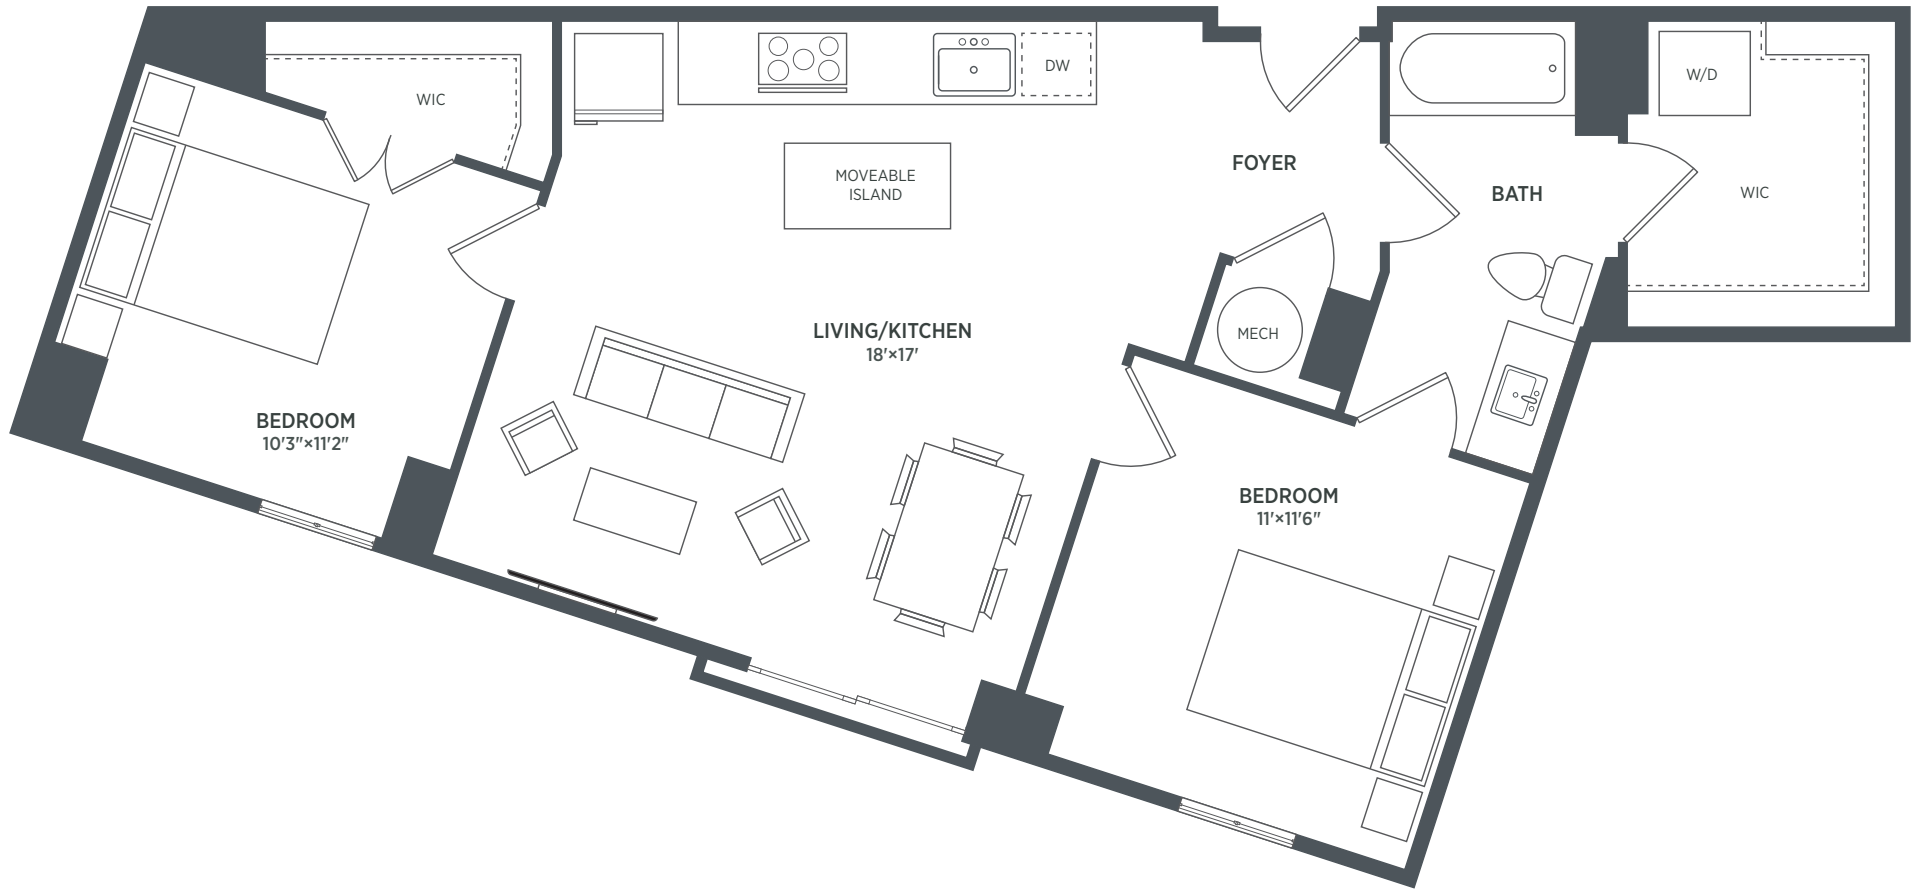

BUILDING KEY

1000 BUTTERNUT STREET NW, WASHINGTON, DC 20012