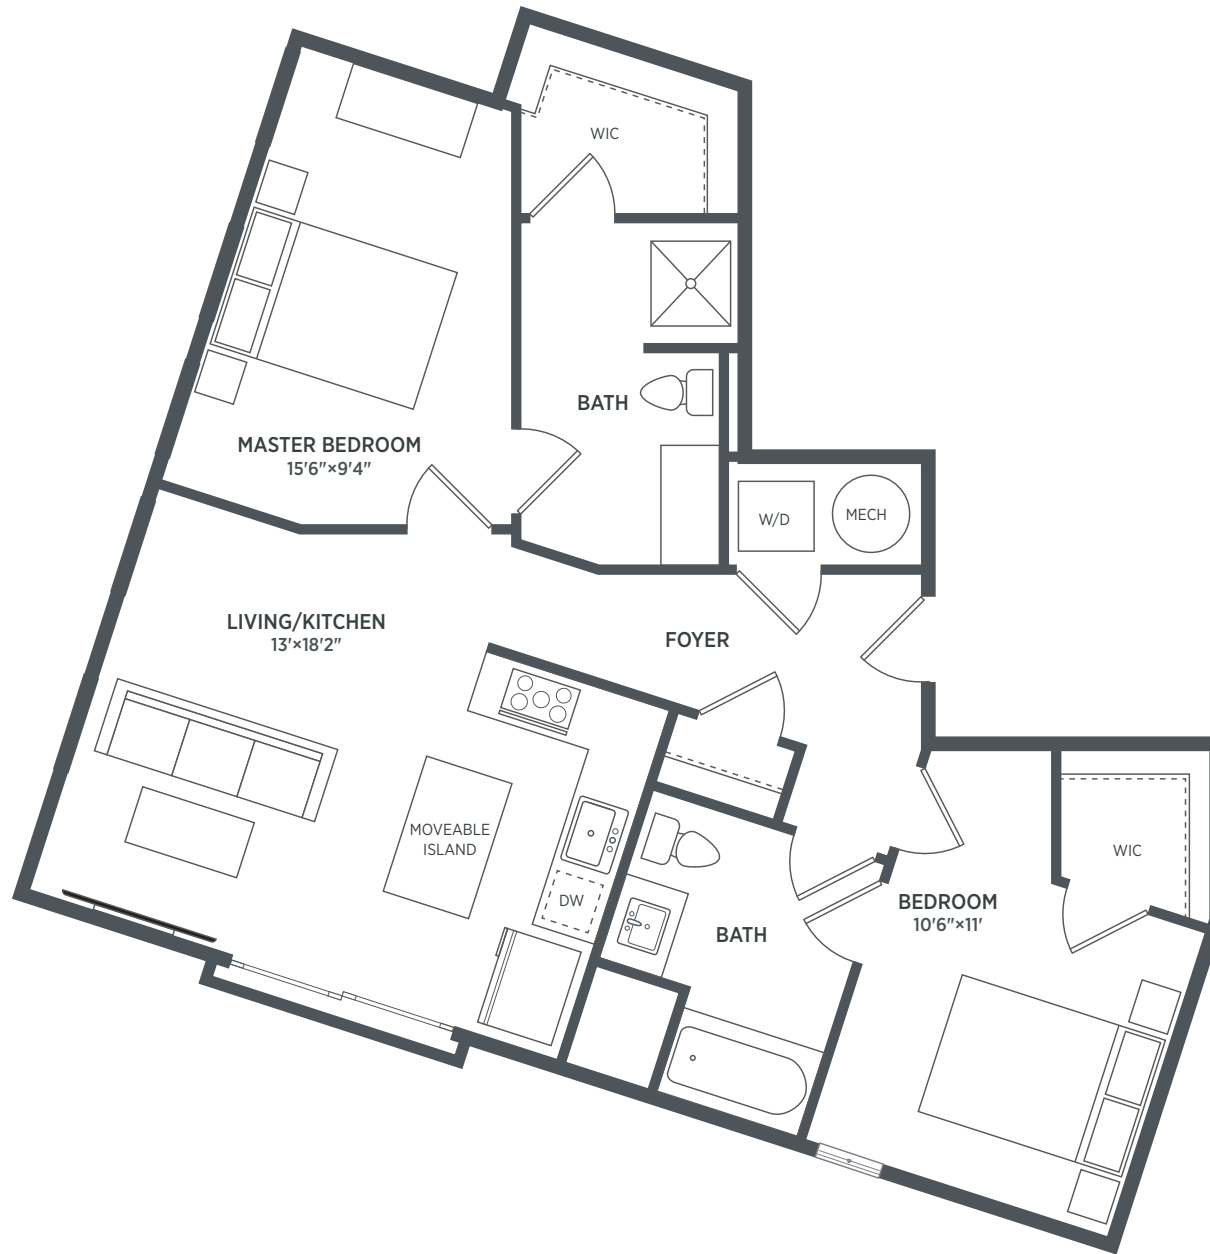

BUILDING KEY

1000 BUTTERNUT STREET NW, WASHINGTON, DC 20012