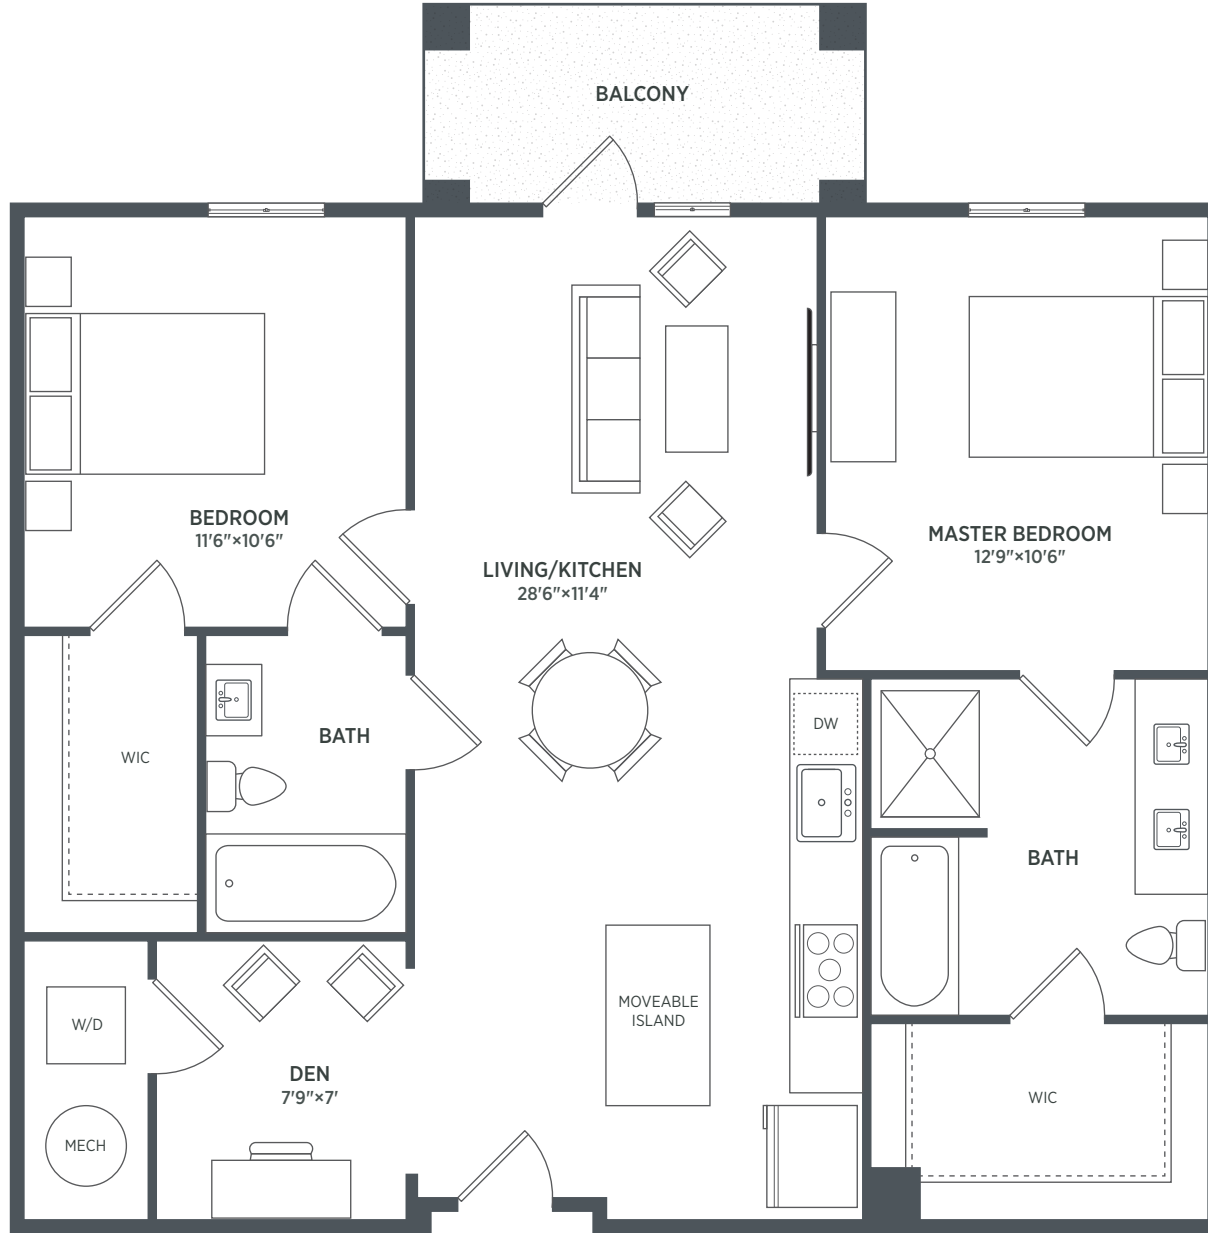

BUILDING KEY

1000 BUTTERNUT STREET NW, WASHINGTON, DC 20012