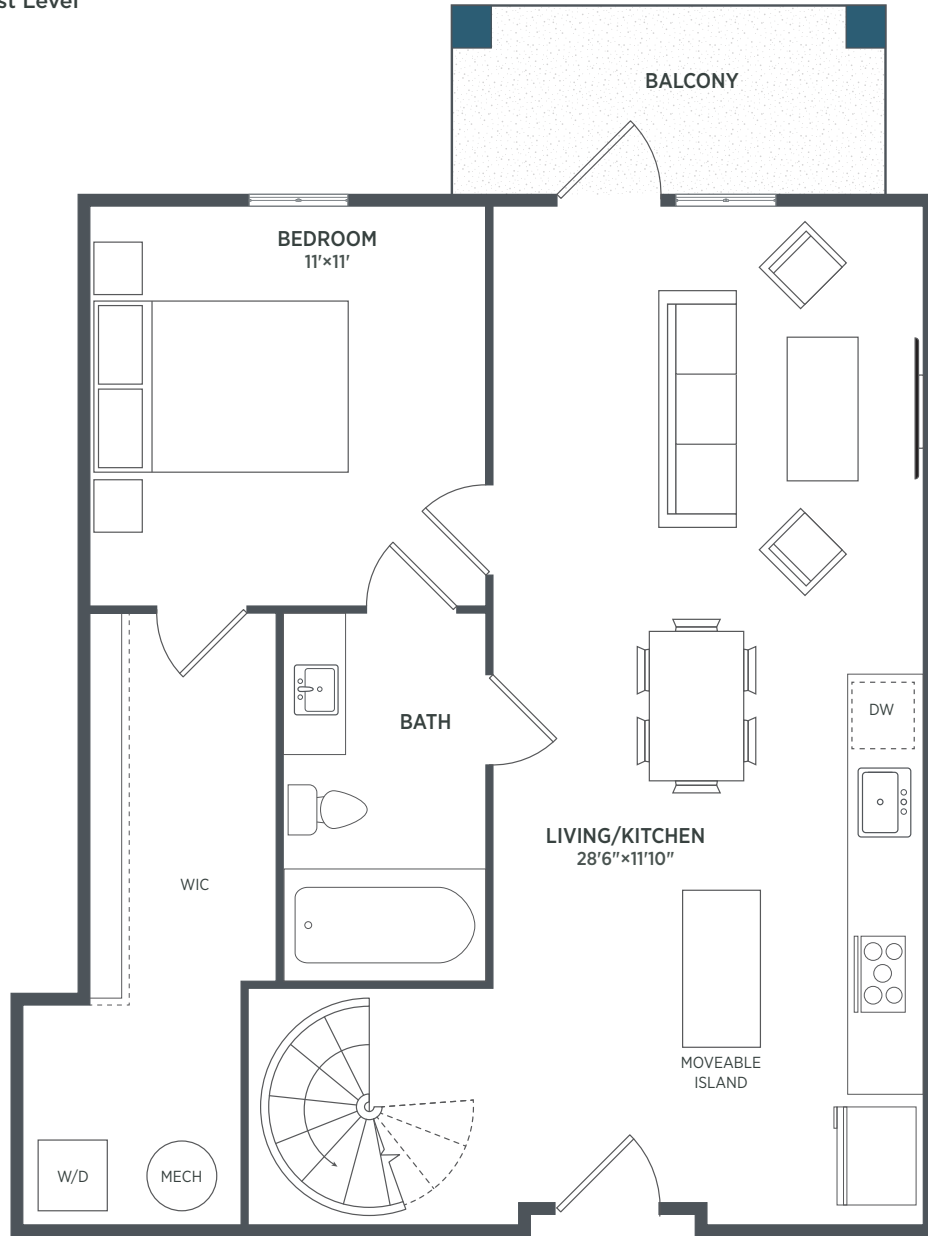

2H

First Level

Second Level

BUILDING KEY

1000 BUTTERNUT STREET NW, WASHINGTON, DC 20012