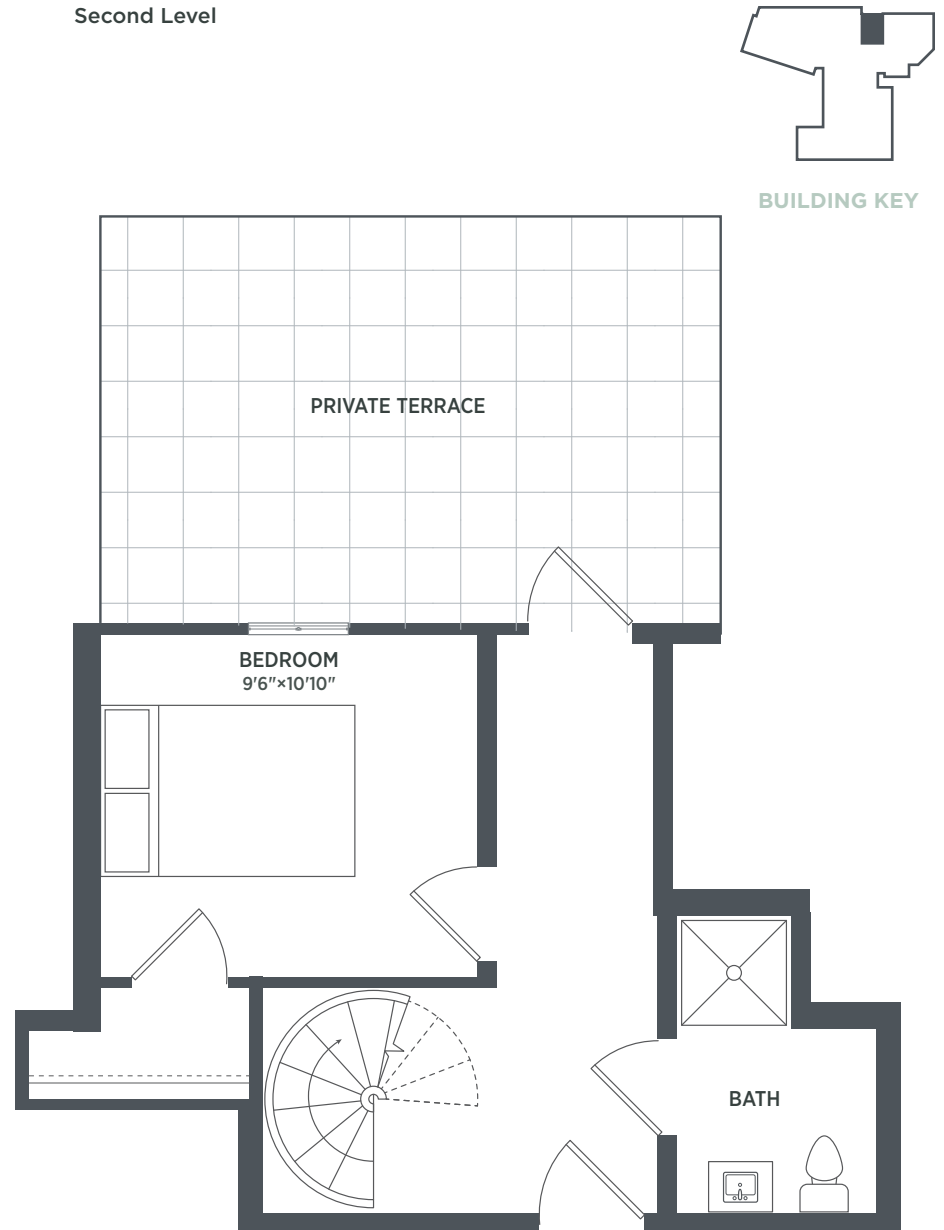

2H

First Level

Second Level

BUILDING KEY

1000 BUTTERNUT STREET NW, WASHINGTON, DC 20012