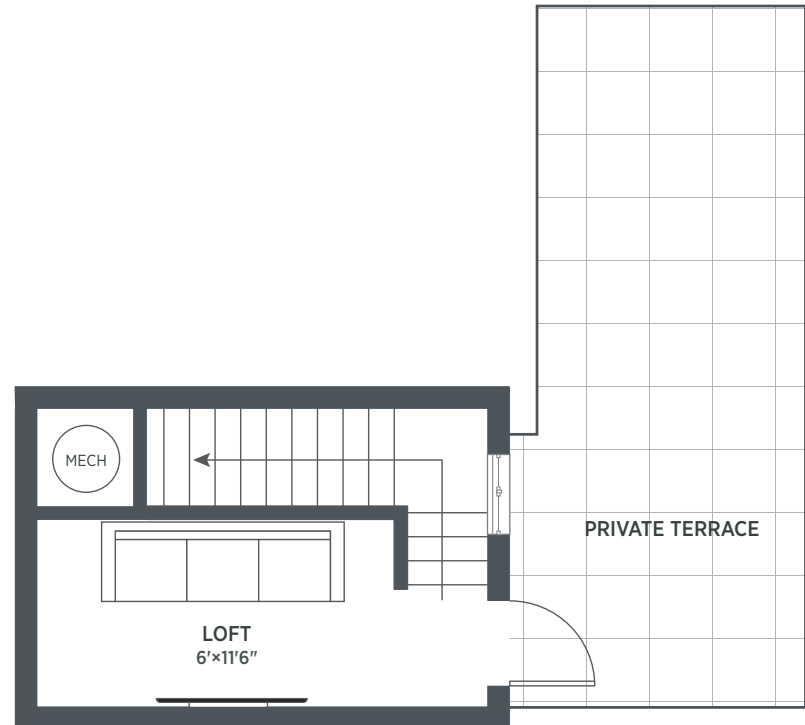

2J

First Level

Second Level

BUILDING KEY

1000 BUTTERNUT STREET NW, WASHINGTON, DC 20012