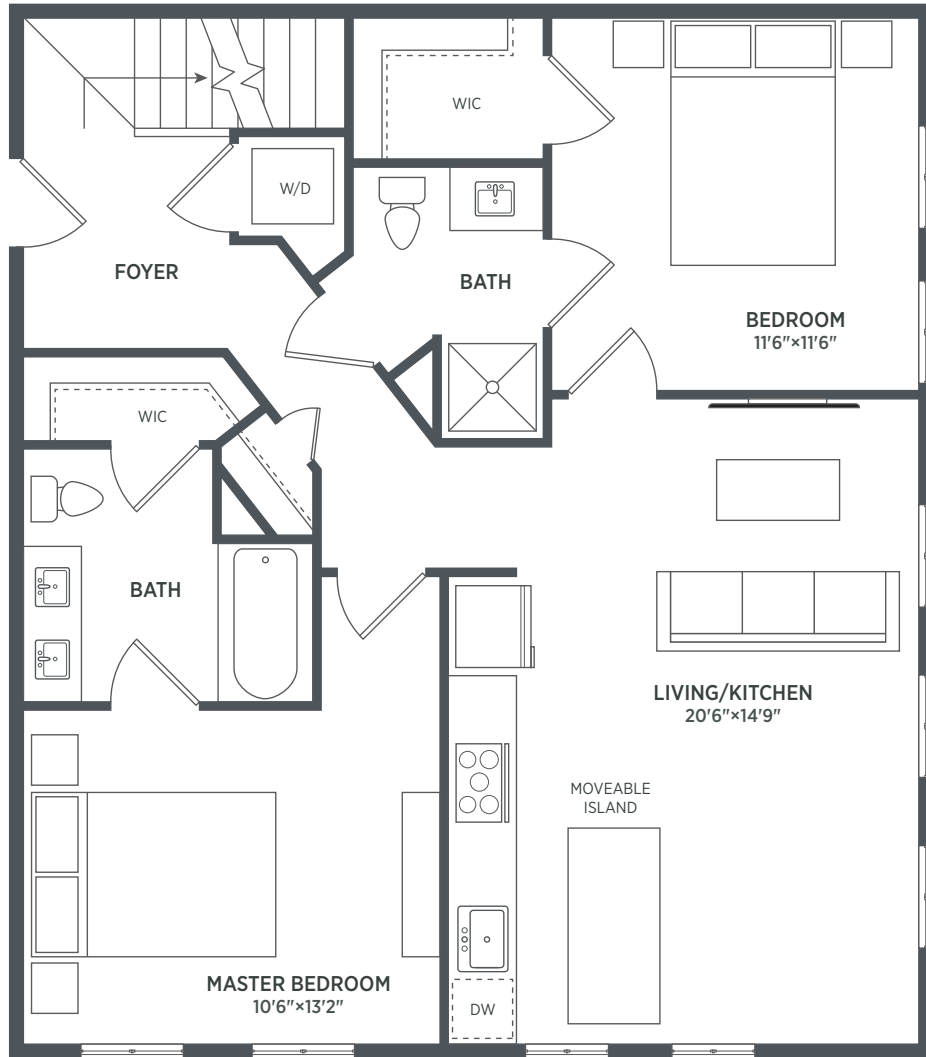

2J

First Level

Second Level

BUILDING KEY

1000 BUTTERNUT STREET NW, WASHINGTON, DC 20012