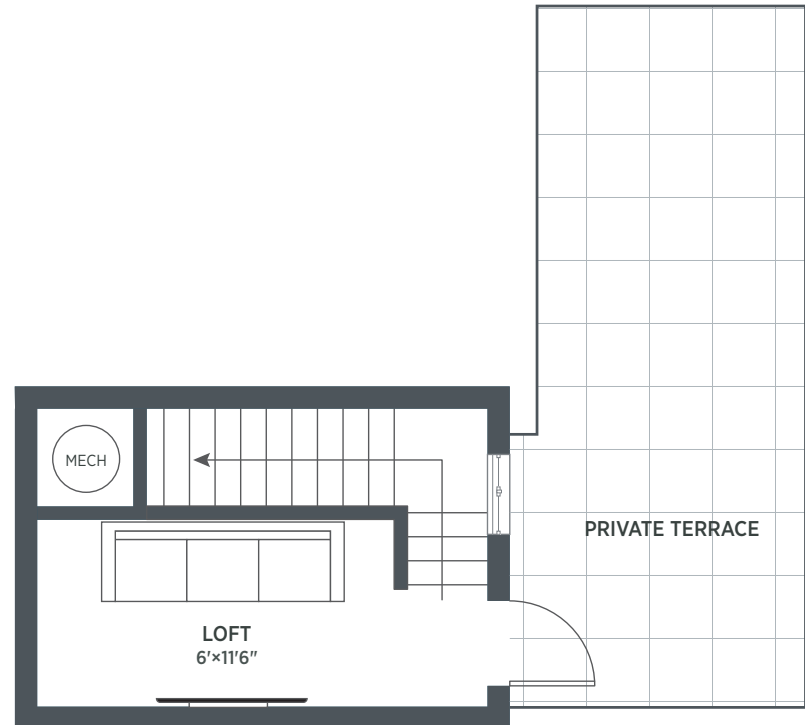

2J

First Level

Second Level

BUILDING KEY

1000 BUTTERNUT STREET NW, WASHINGTON, DC 20012