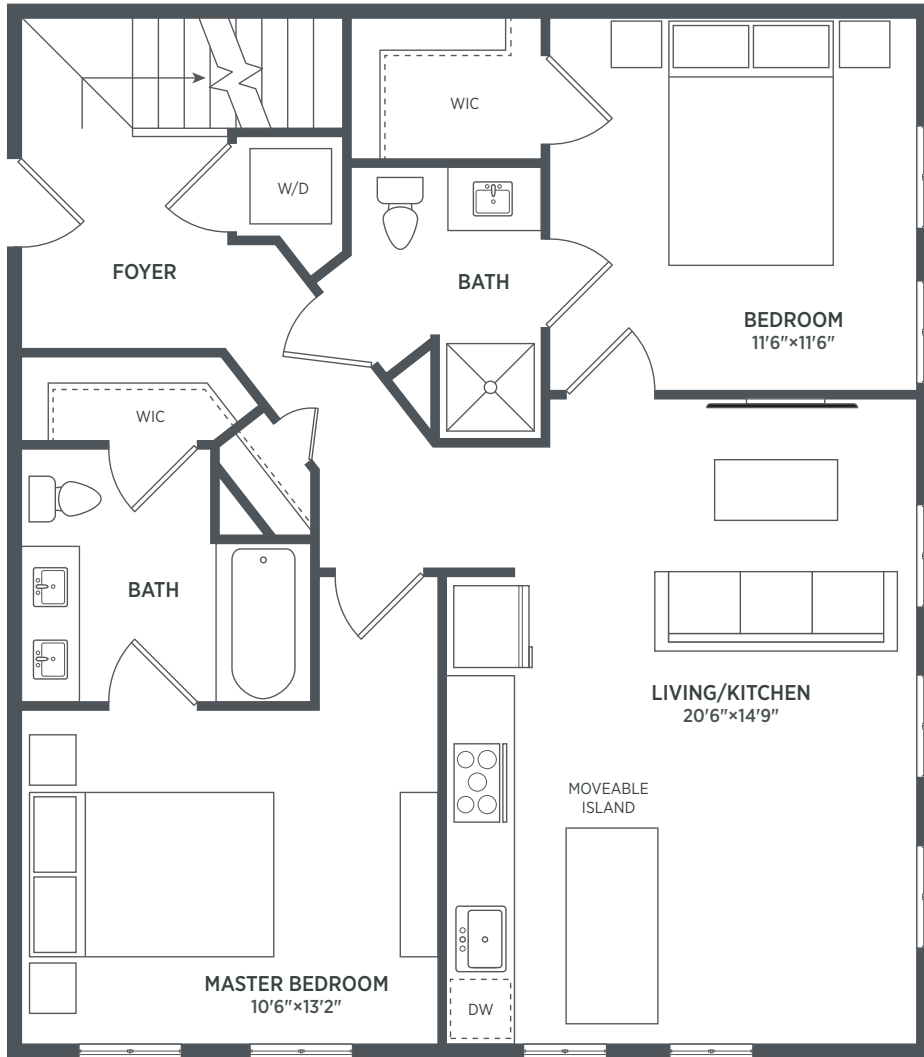

2J

First Level

Second Level

BUILDING KEY

1000 BUTTERNUT STREET NW, WASHINGTON, DC 20012