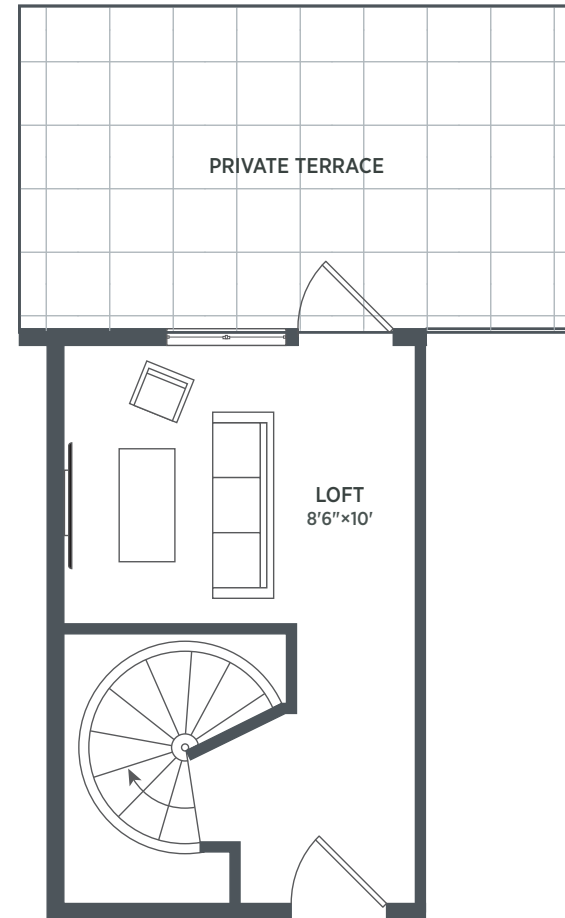

2K

First Level

Second Level

BUILDING KEY

1000 BUTTERNUT STREET NW, WASHINGTON, DC 20012