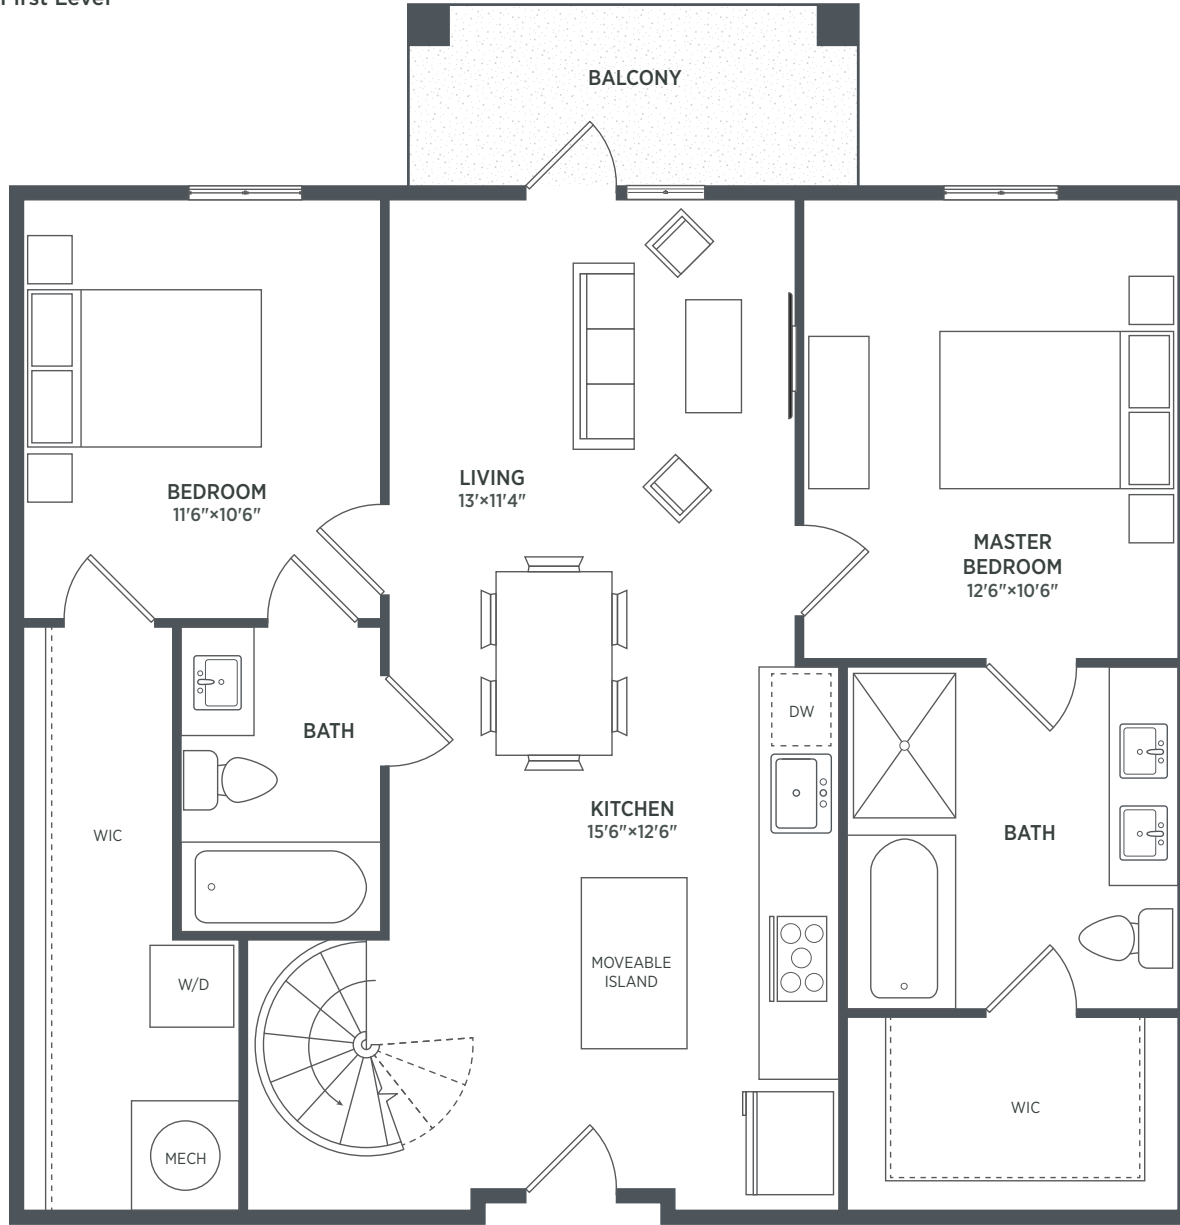

2K

First Level

Second Level

BUILDING KEY

1000 BUTTERNUT STREET NW, WASHINGTON, DC 20012