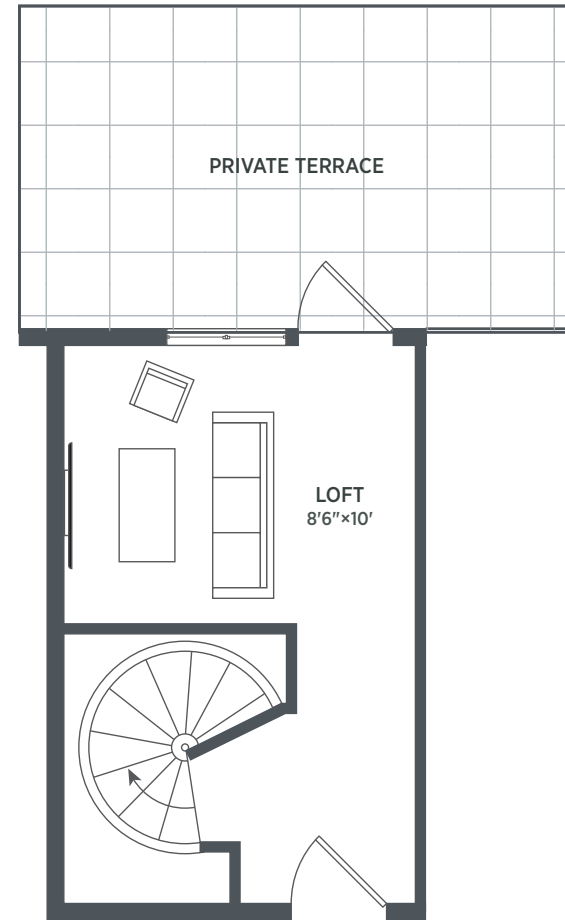

2K

First Level

Second Level

BUILDING KEY

1000 BUTTERNUT STREET NW, WASHINGTON, DC 20012