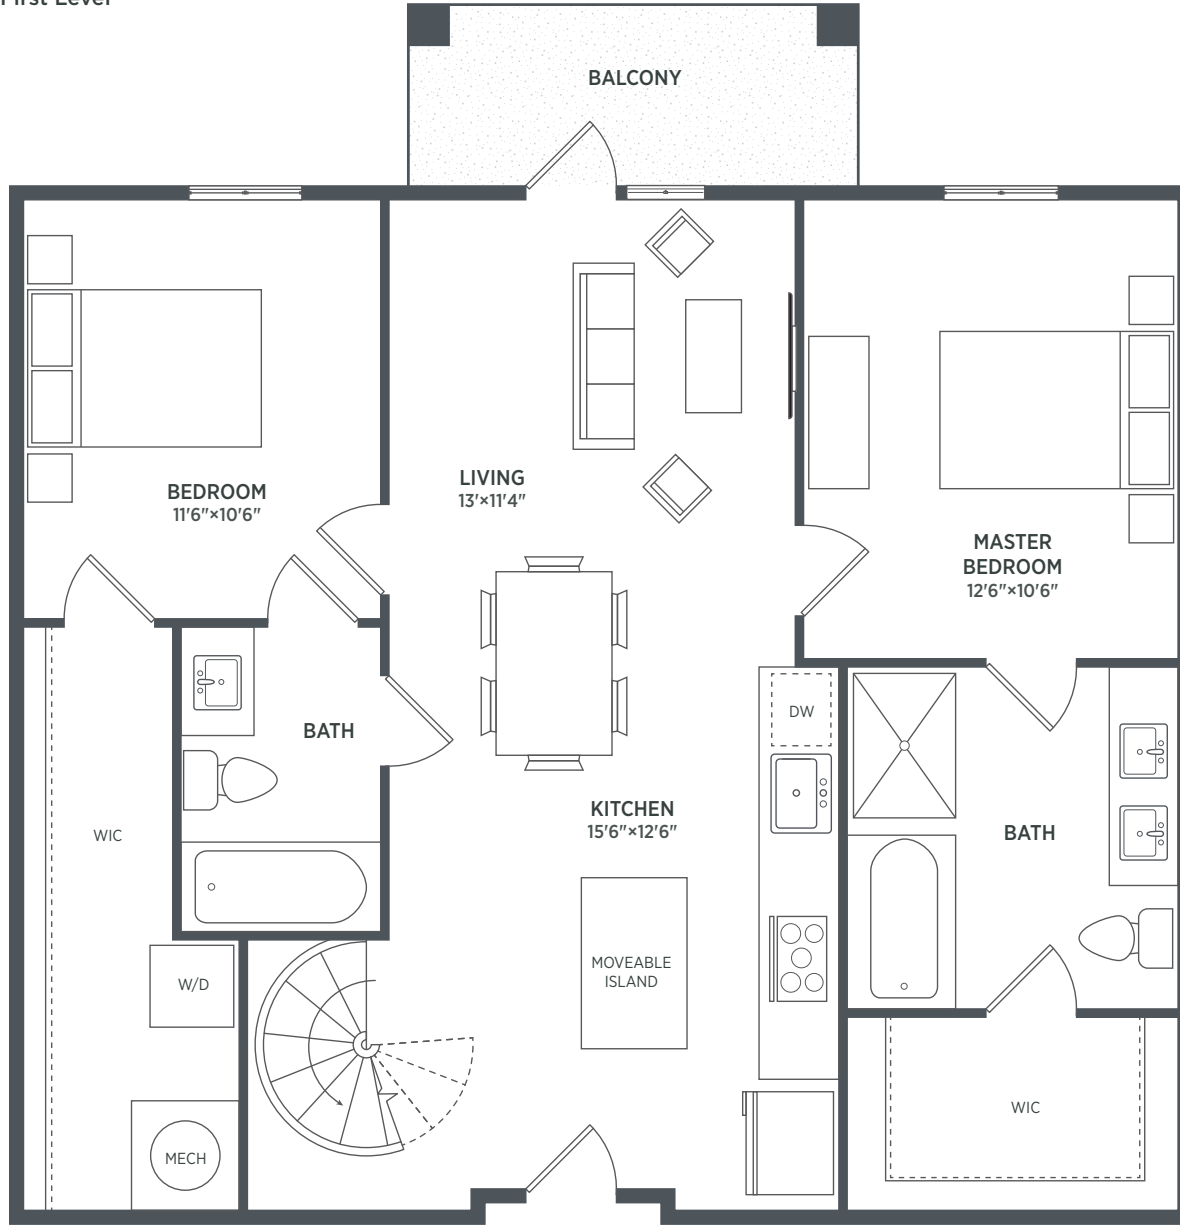

2K

First Level

Second Level

BUILDING KEY

1000 BUTTERNUT STREET NW, WASHINGTON, DC 20012