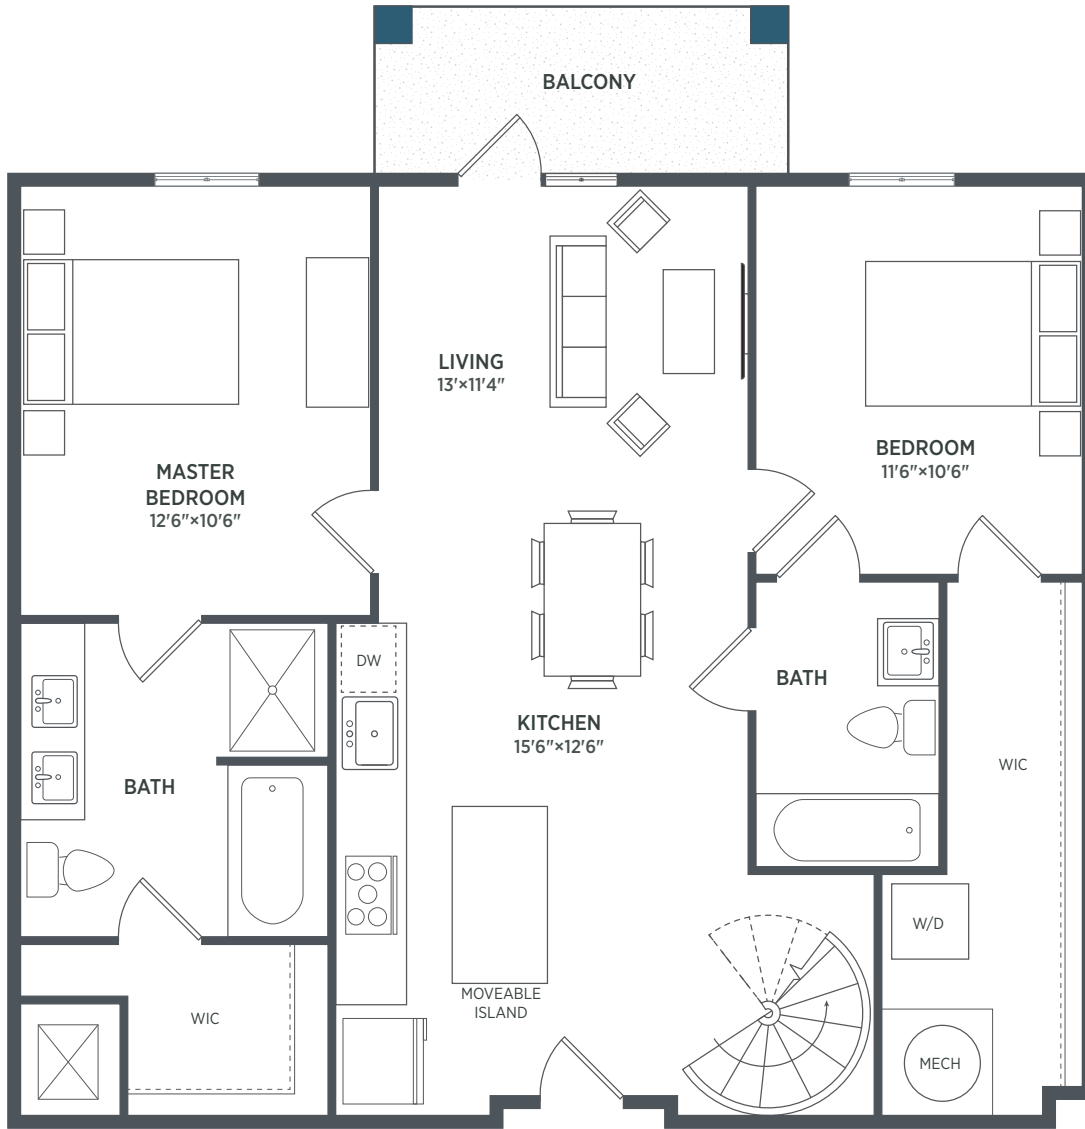

2K1

First Level

Second Level

BUILDING KEY

1000 BUTTERNUT STREET NW, WASHINGTON, DC 20012