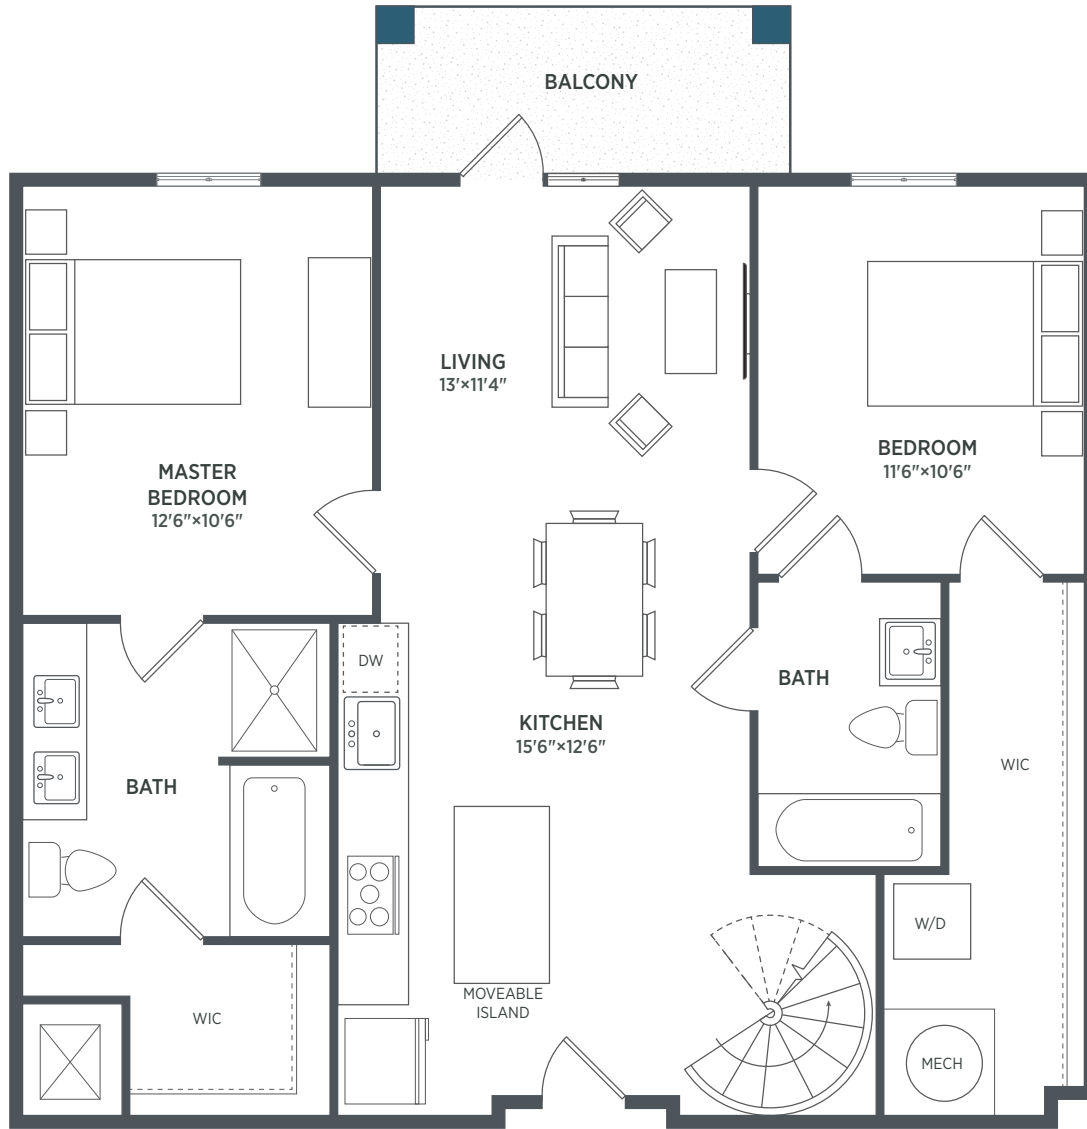

2K1

First Level

Second Level

BUILDING KEY

1000 BUTTERNUT STREET NW, WASHINGTON, DC 20012