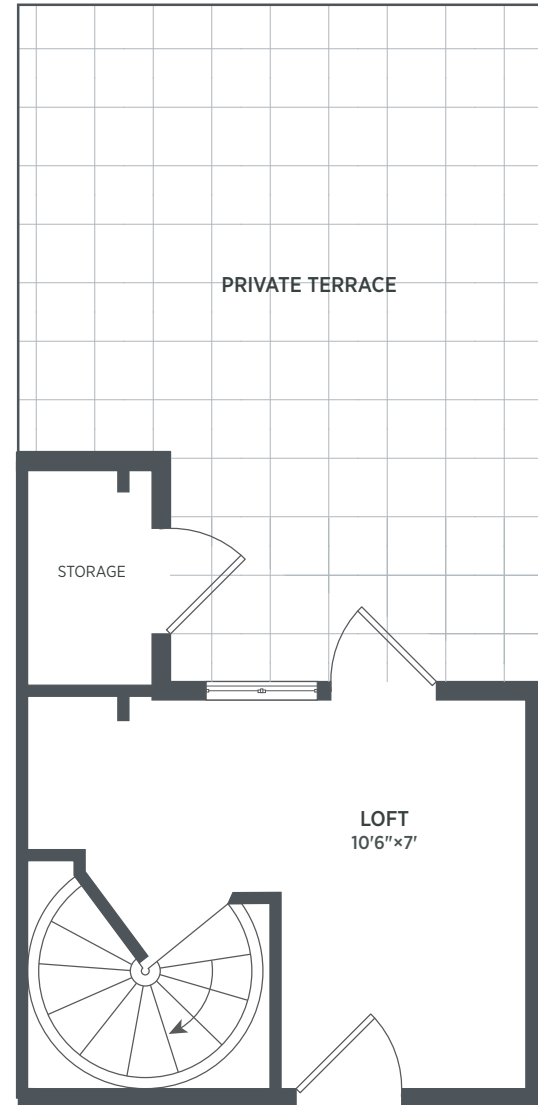

2K1

First Level

Second Level

BUILDING KEY

1000 BUTTERNUT STREET NW, WASHINGTON, DC 20012