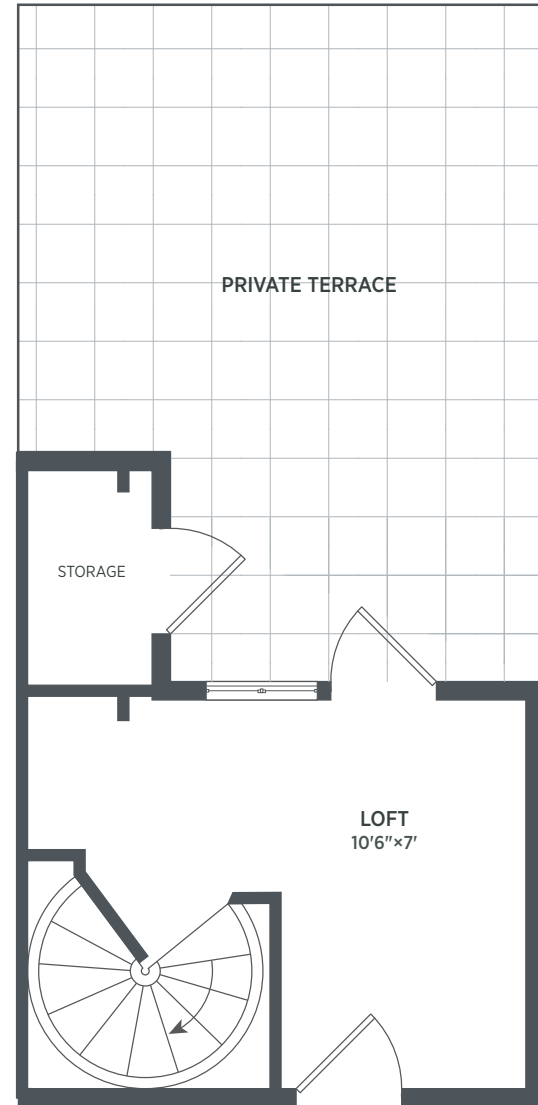

2K1

First Level

Second Level

BUILDING KEY

1000 BUTTERNUT STREET NW, WASHINGTON, DC 20012