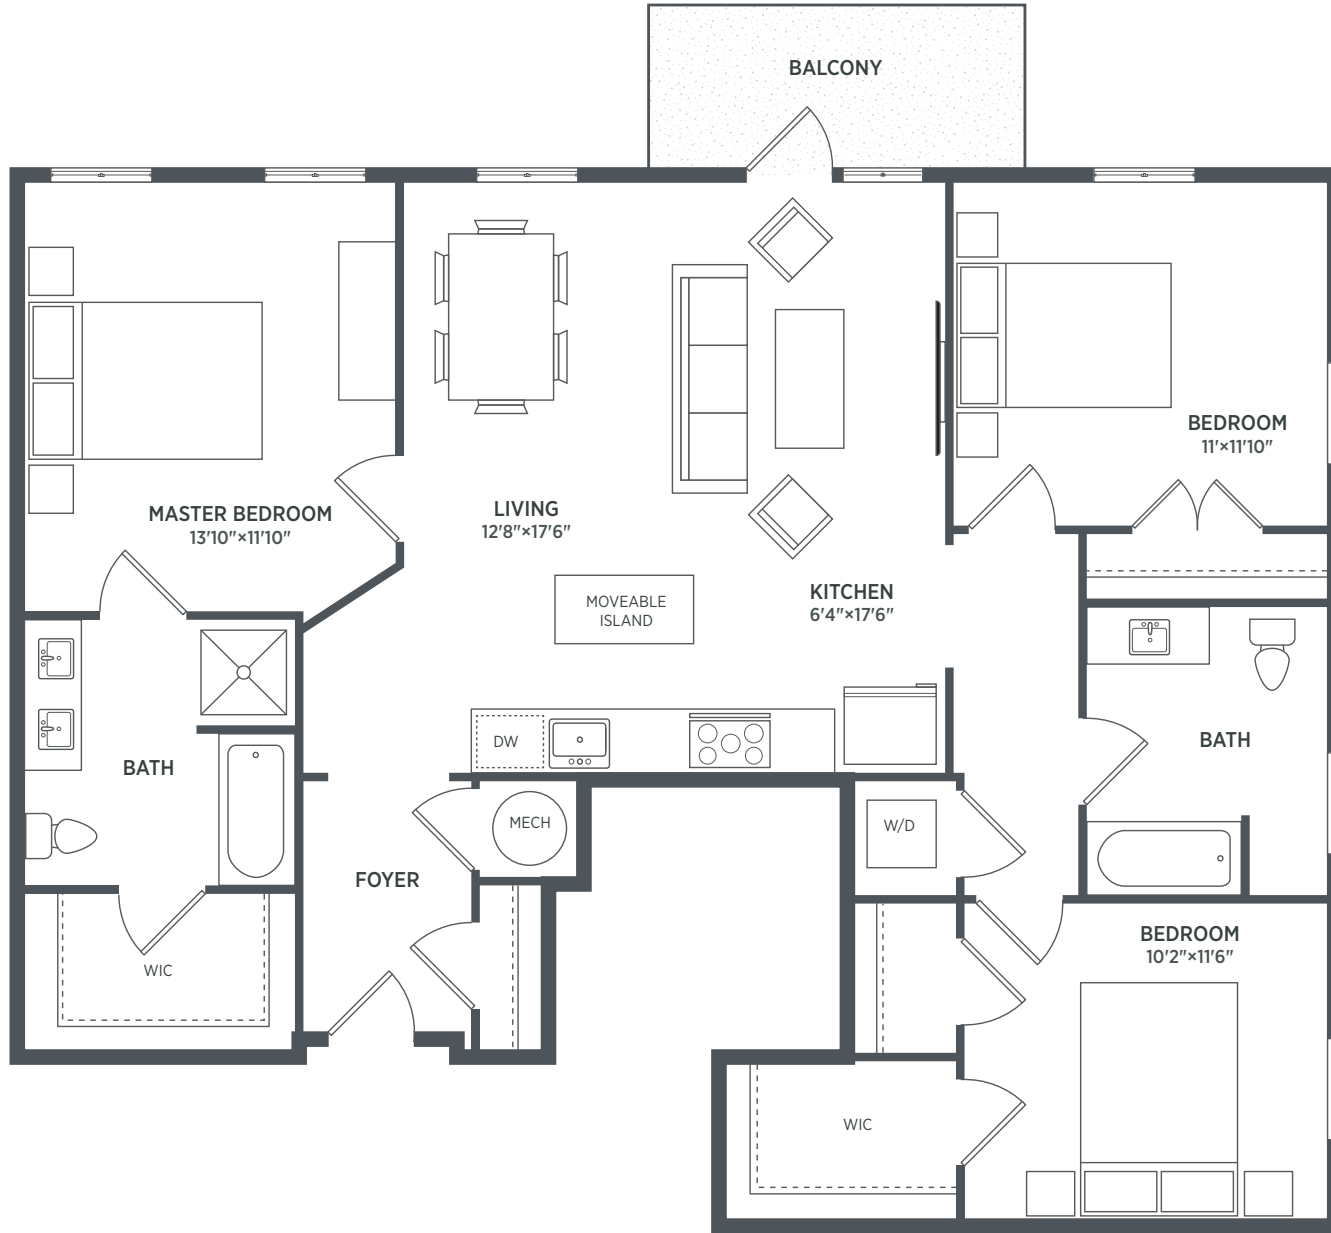

BUILDING KEY

1000 BUTTERNUT STREET NW, WASHINGTON, DC 20012