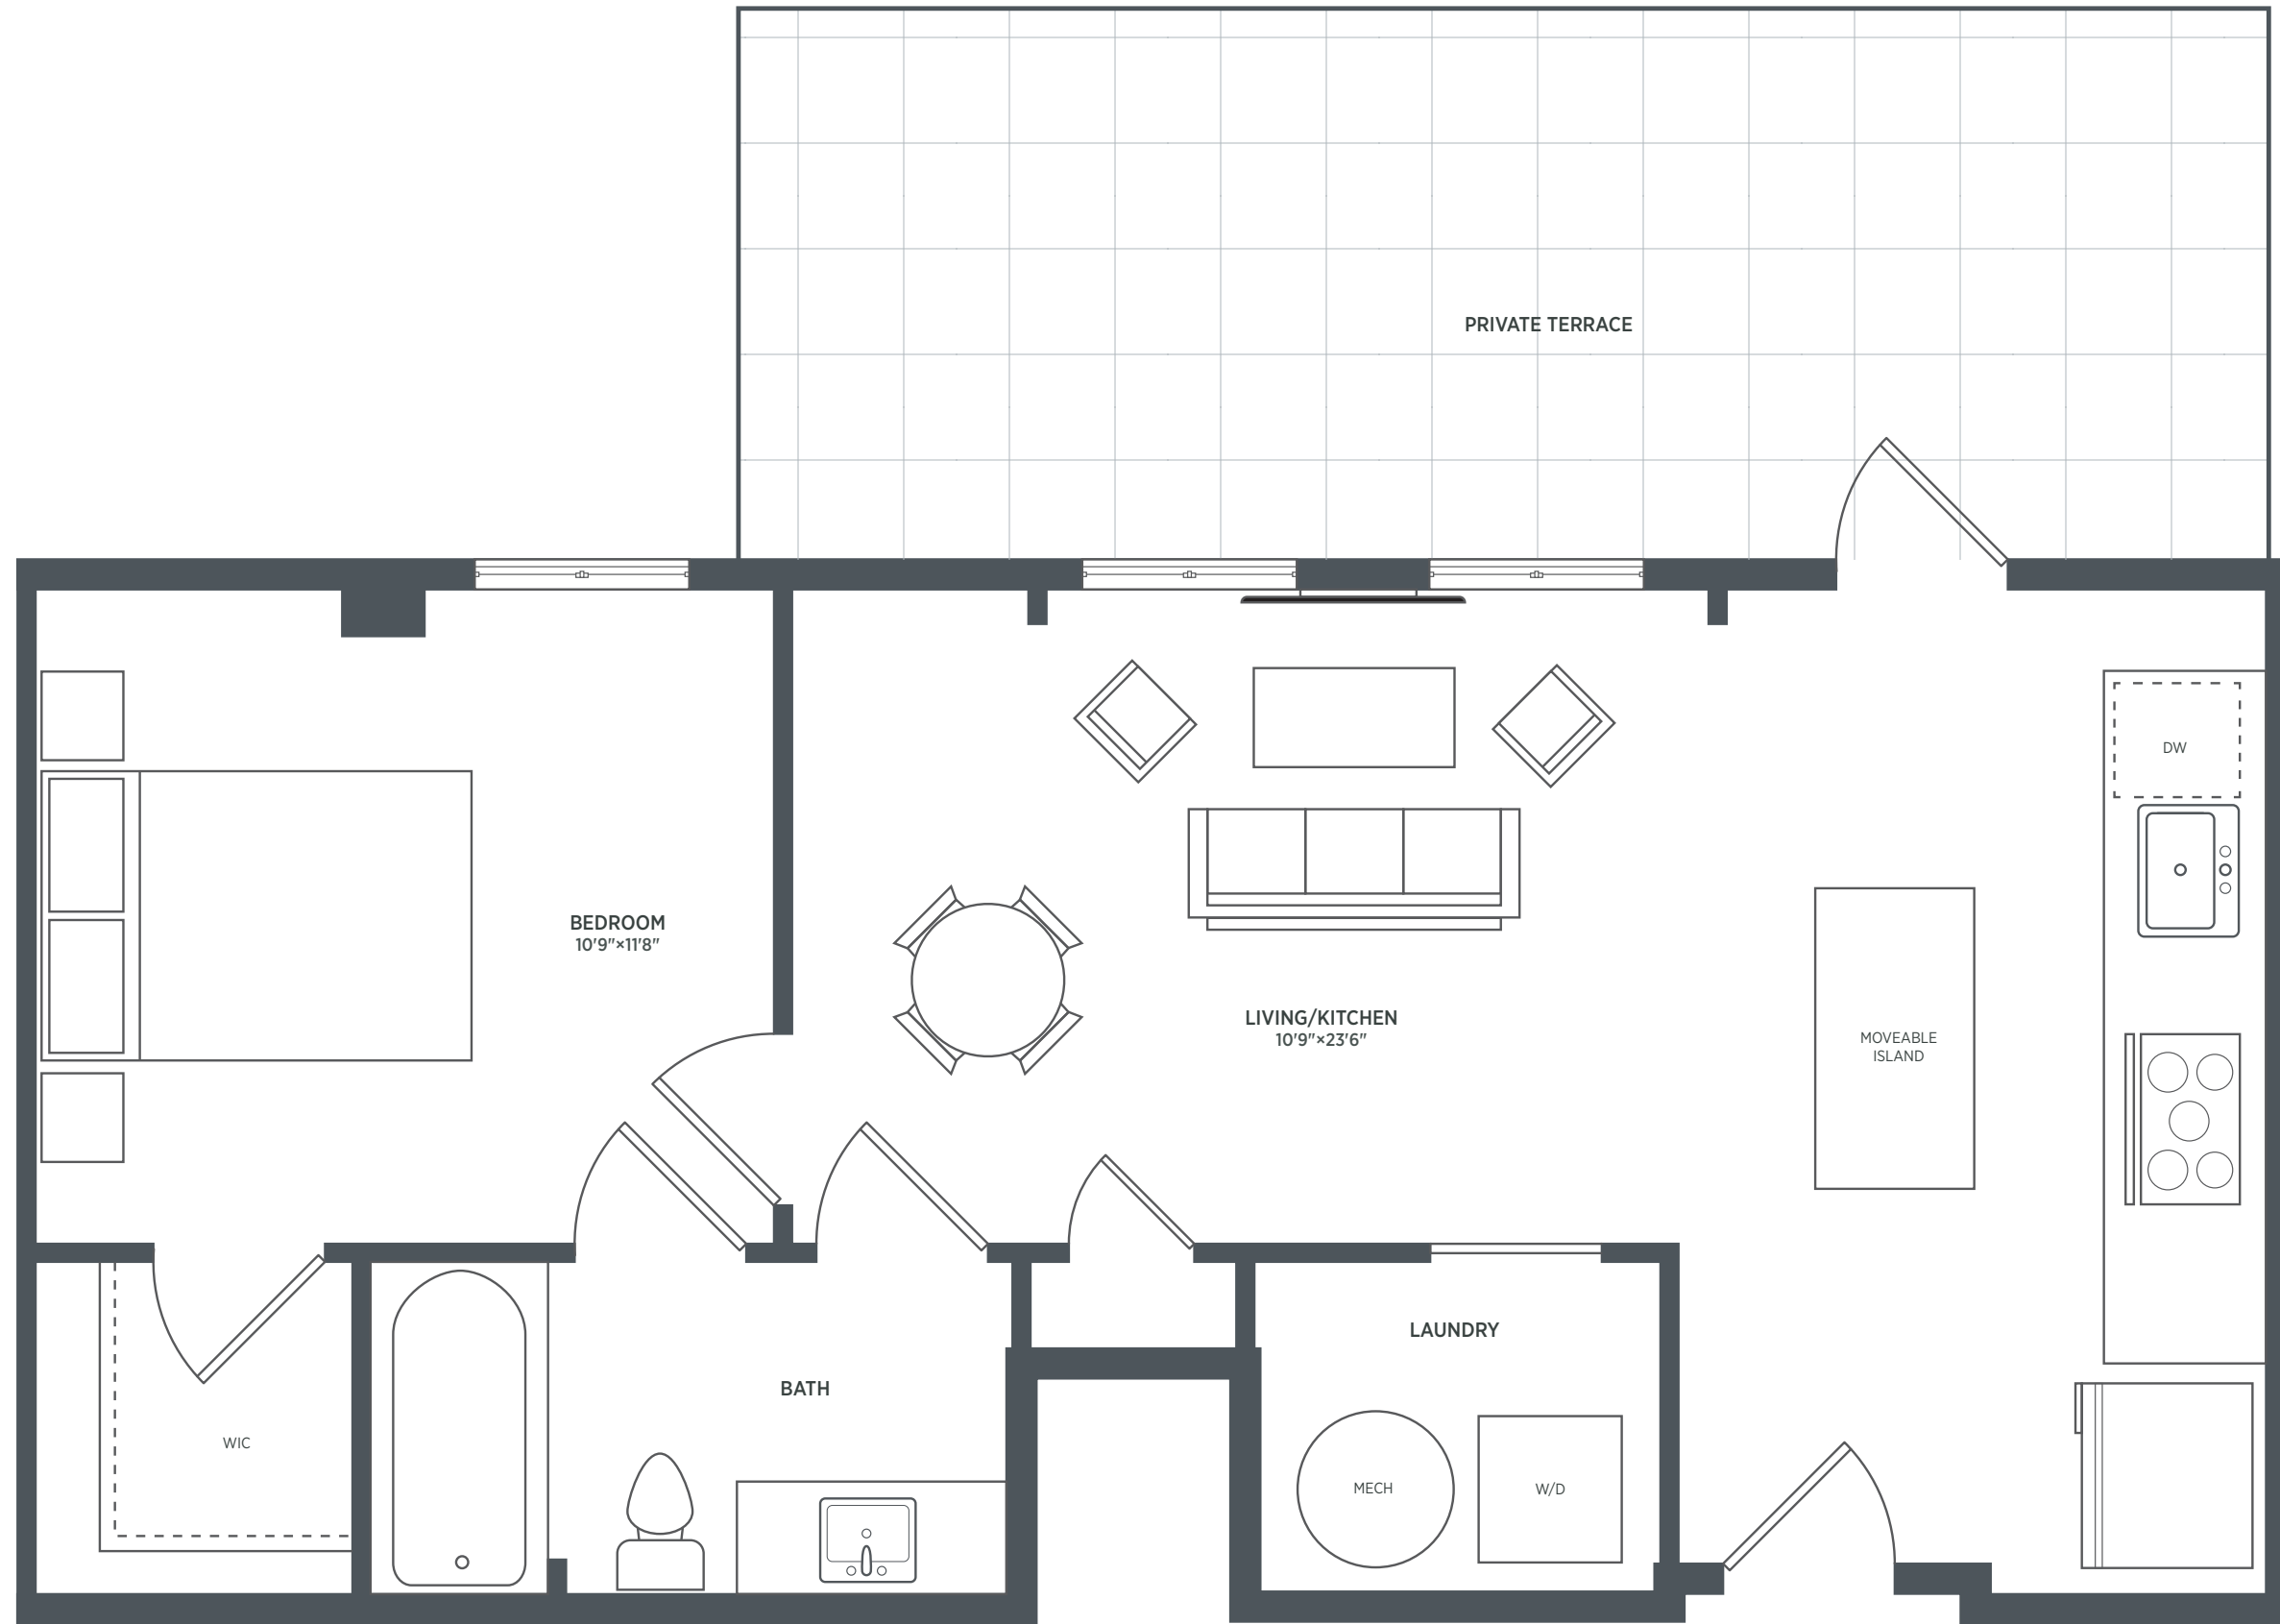

BUILDING KEY

1000 BUTTERNUT STREET NW, WASHINGTON, DC 20012