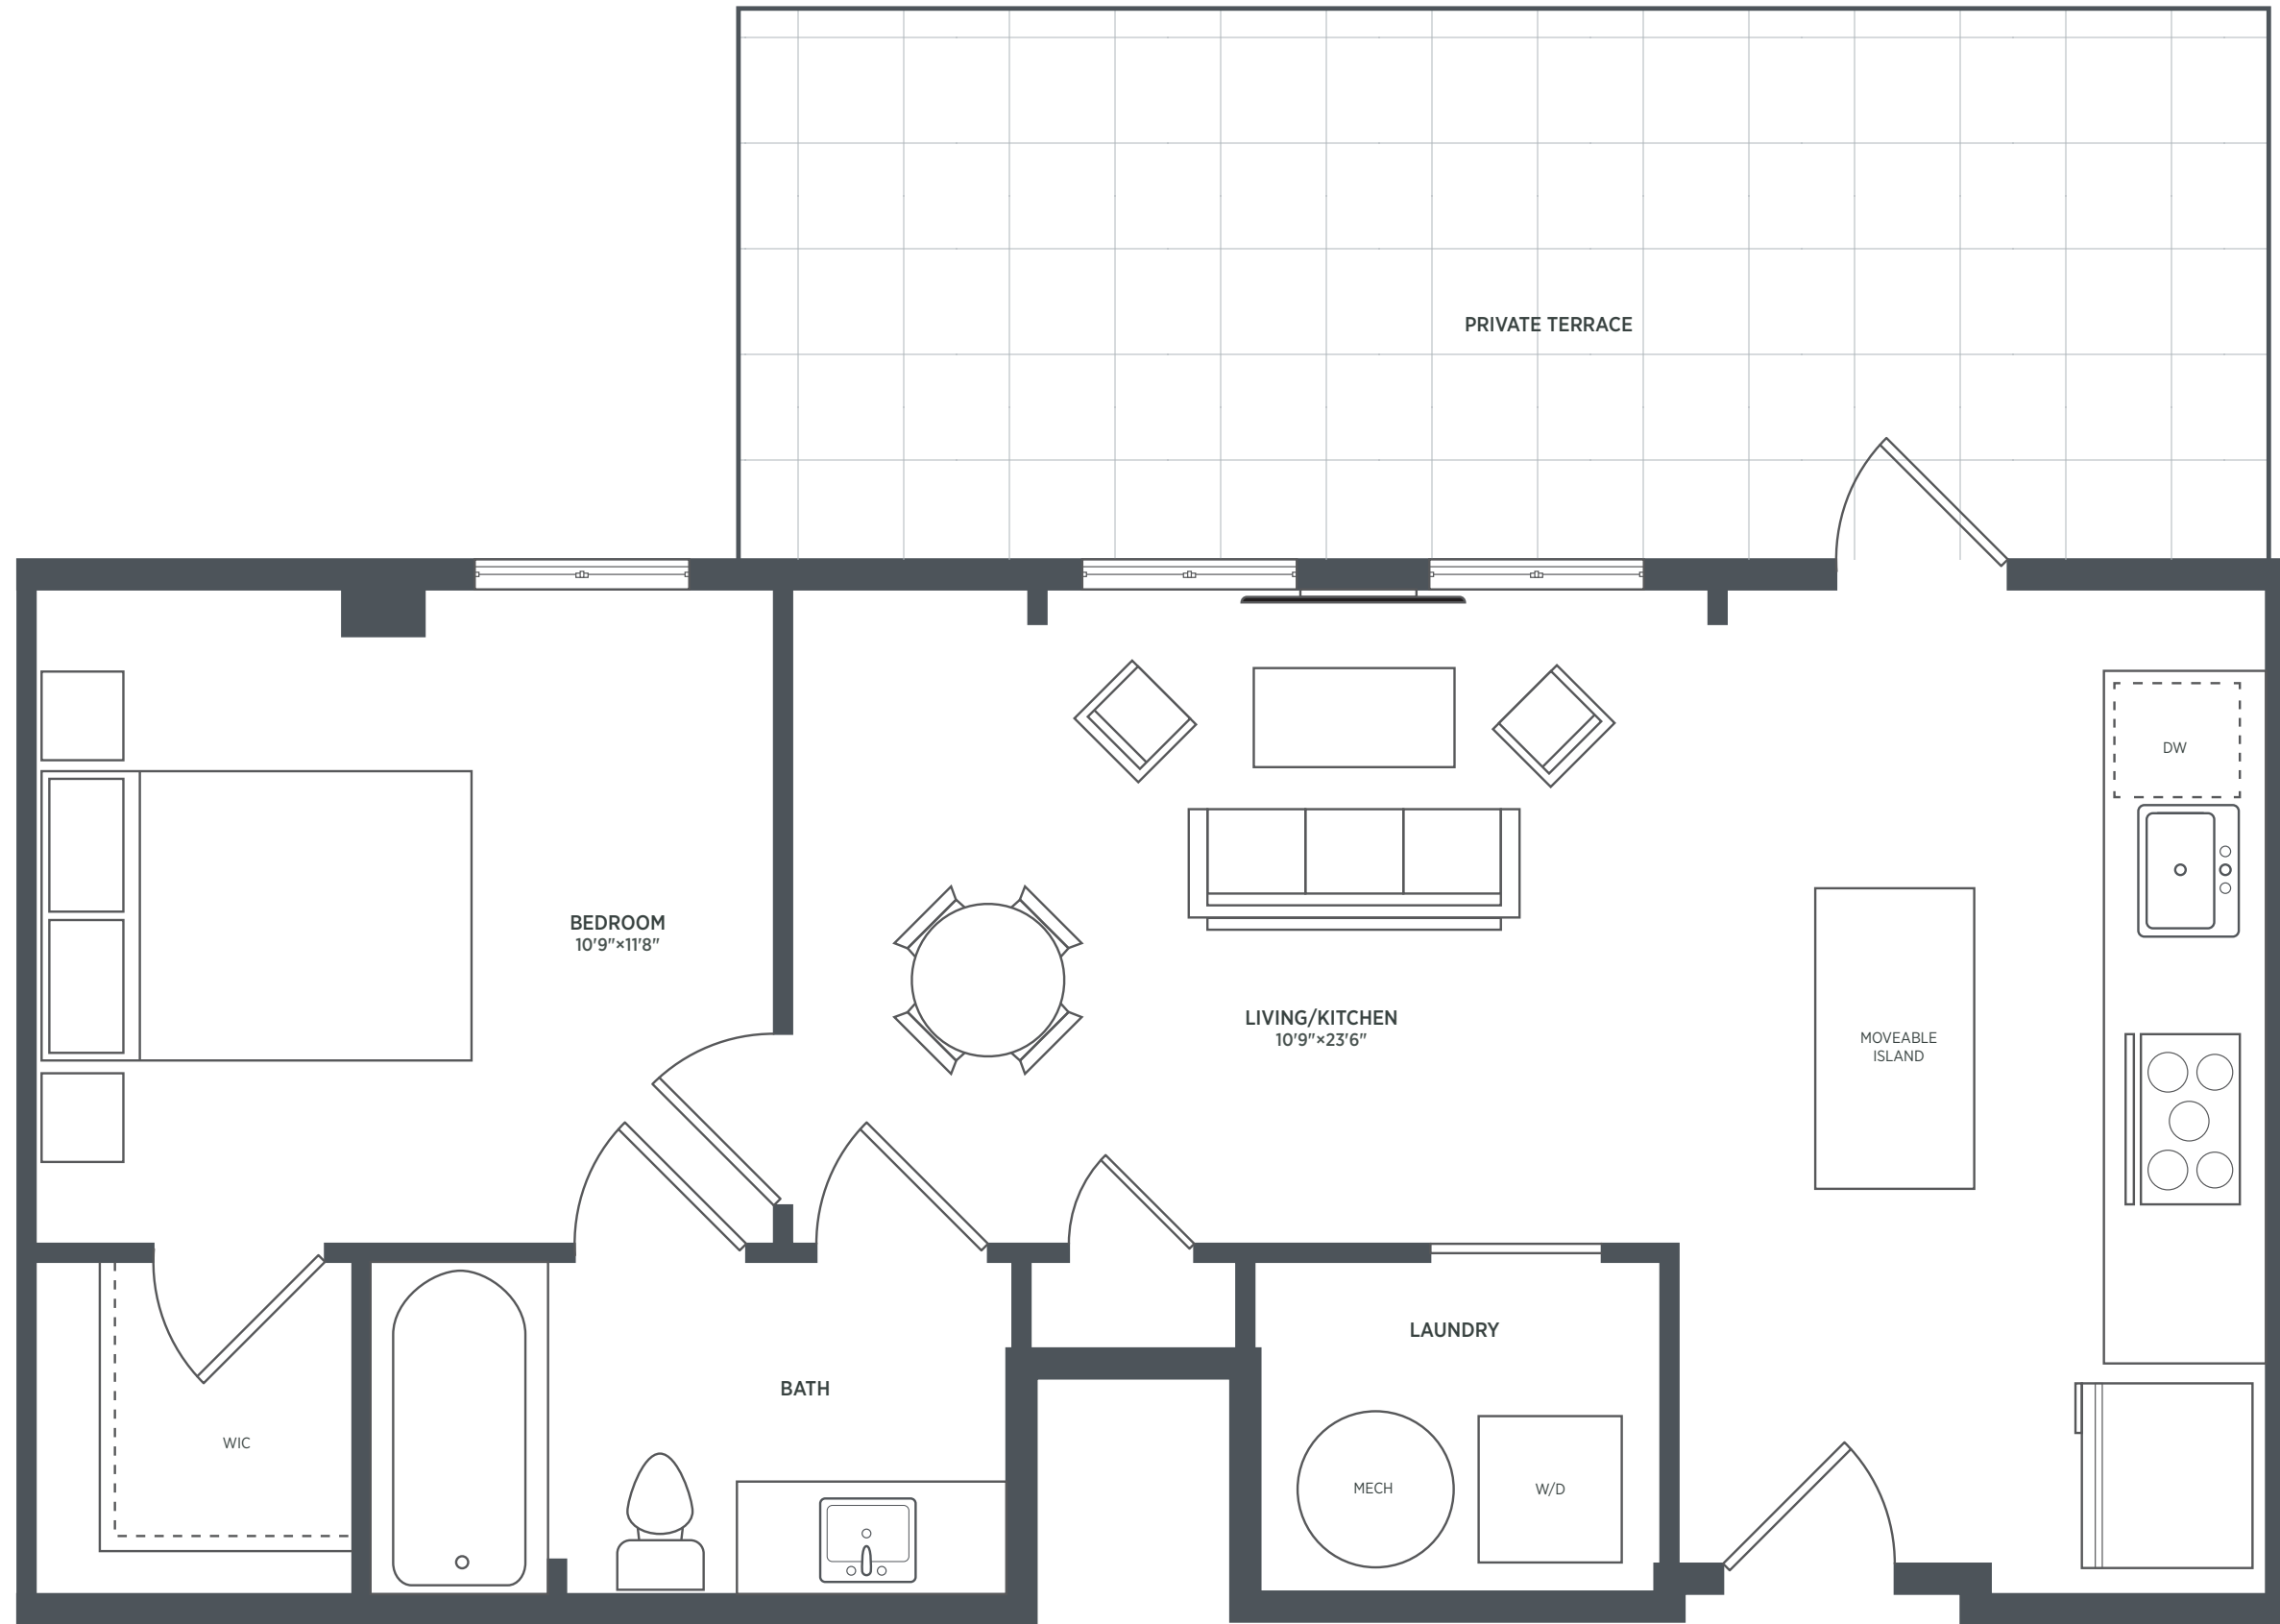

BUILDING KEY

1000 BUTTERNUT STREET NW, WASHINGTON, DC 20012