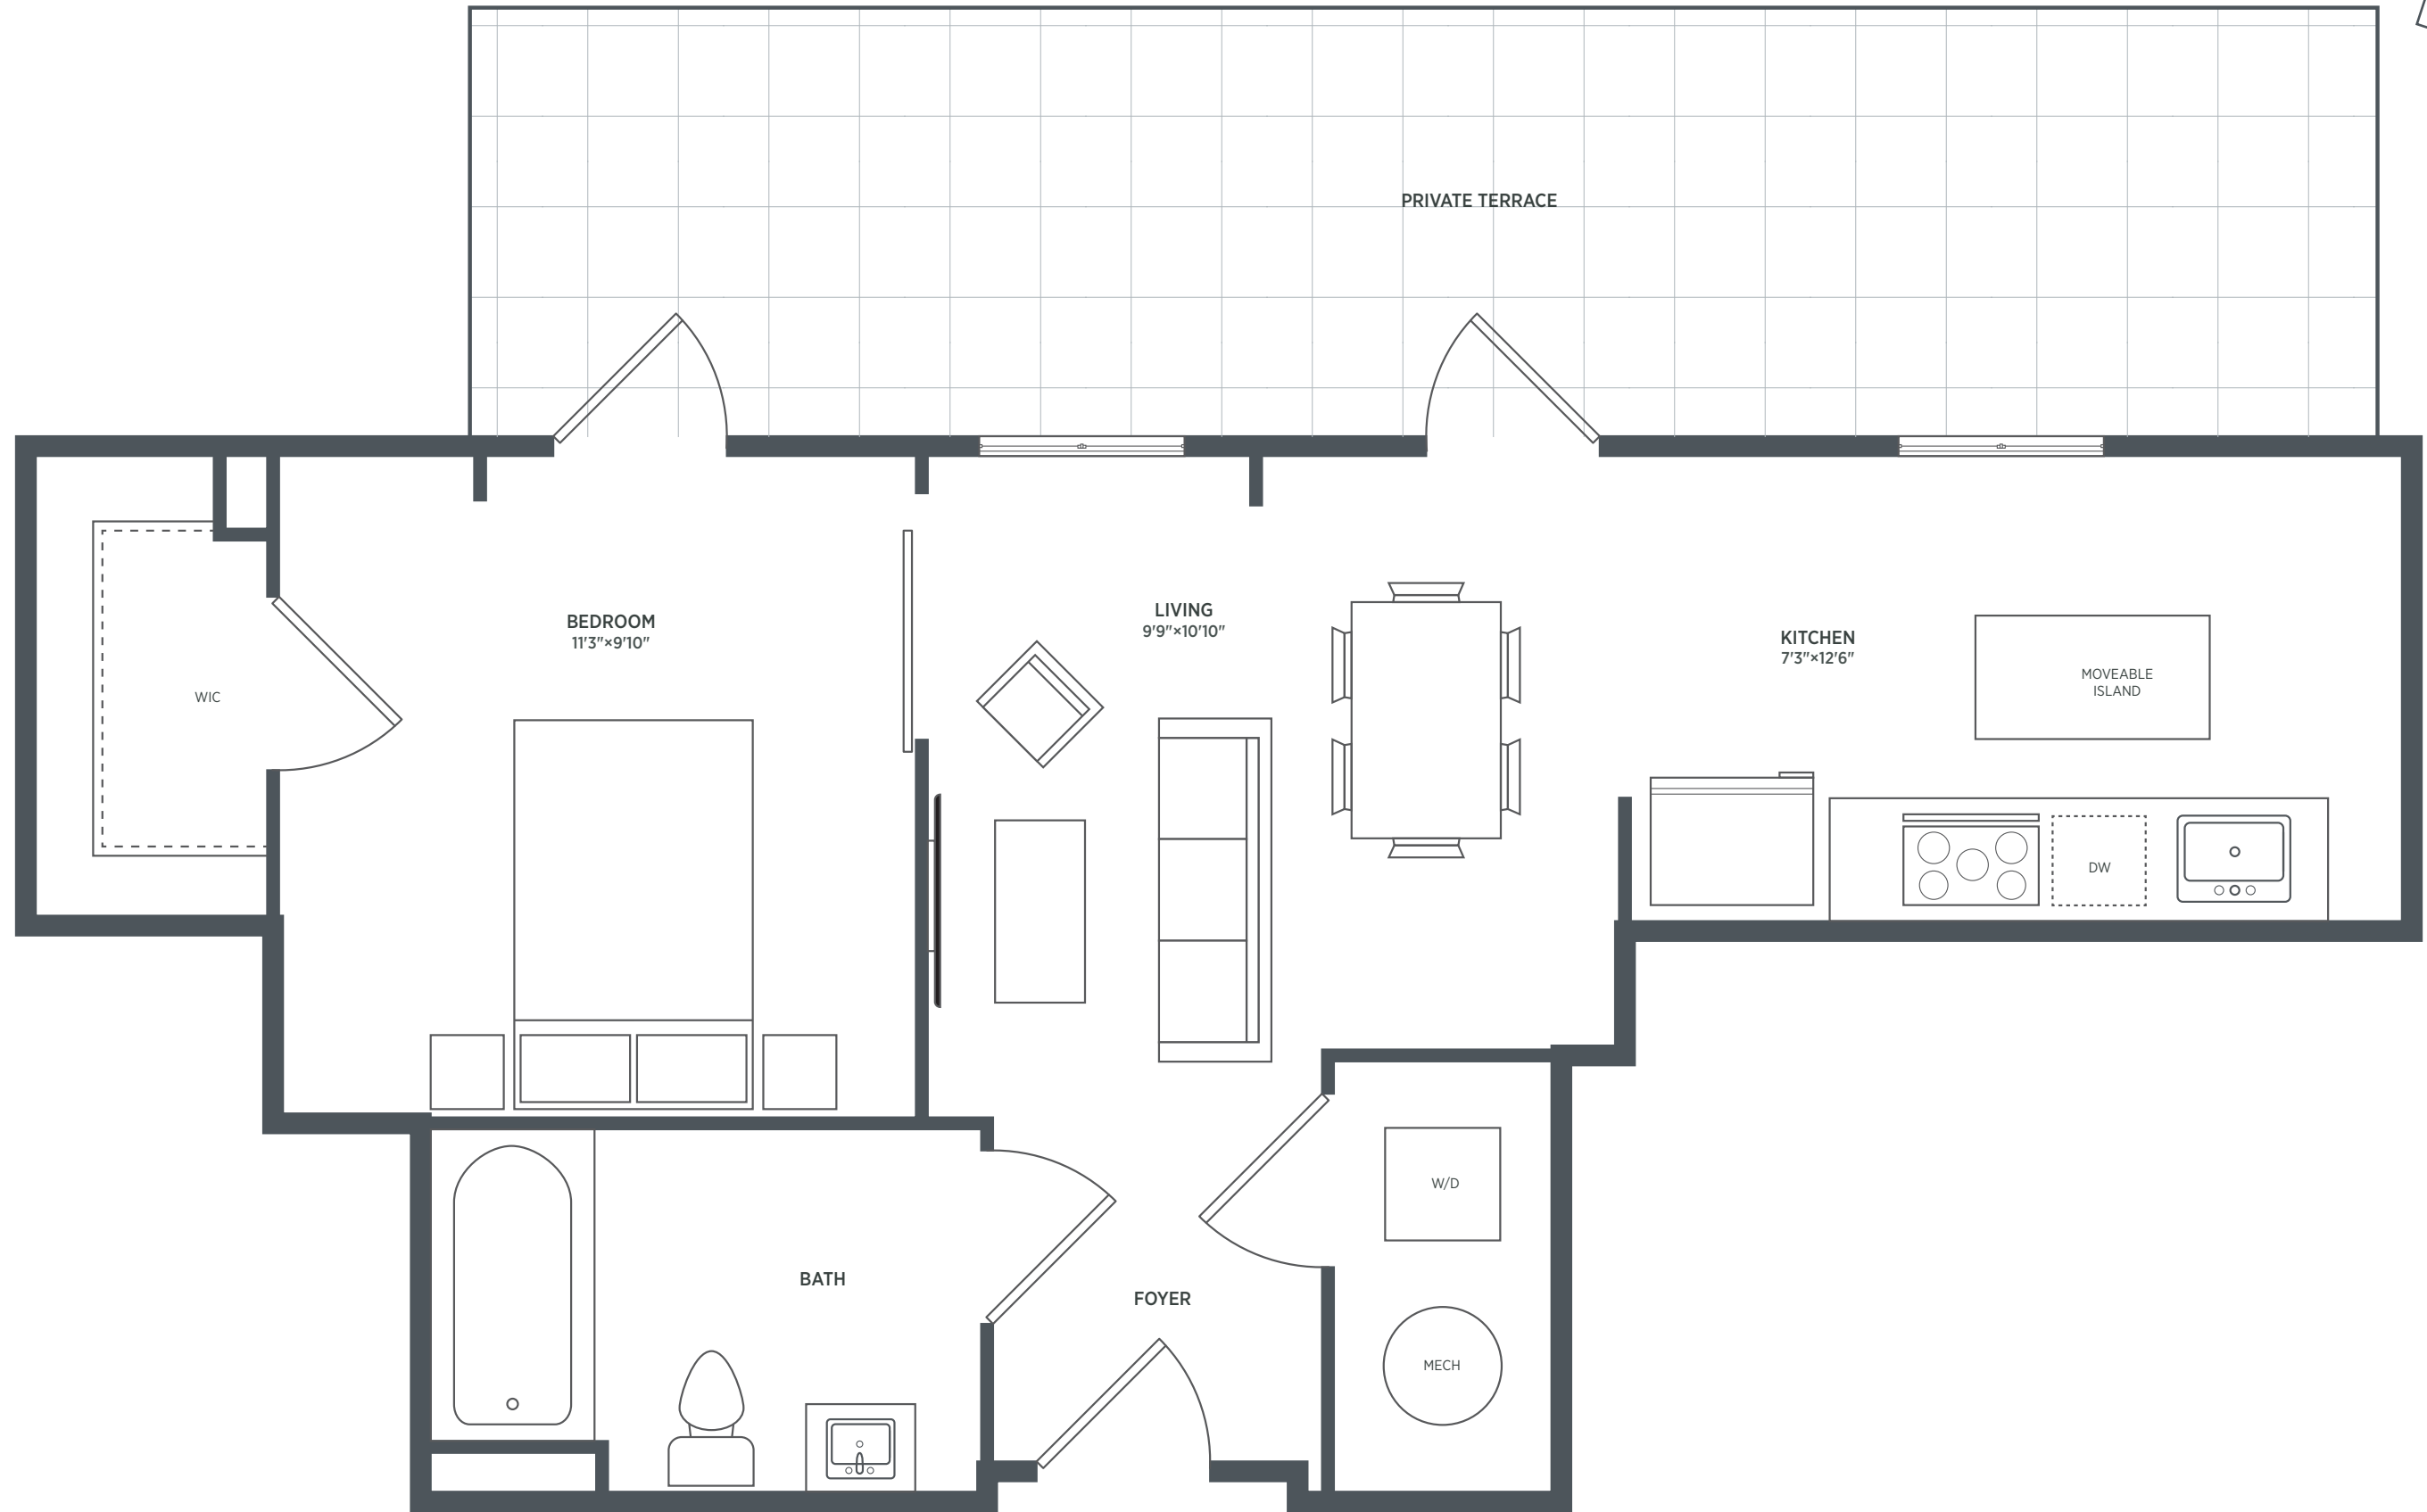

BUILDING KEY

1000 BUTTERNUT STREET NW, WASHINGTON, DC 20012