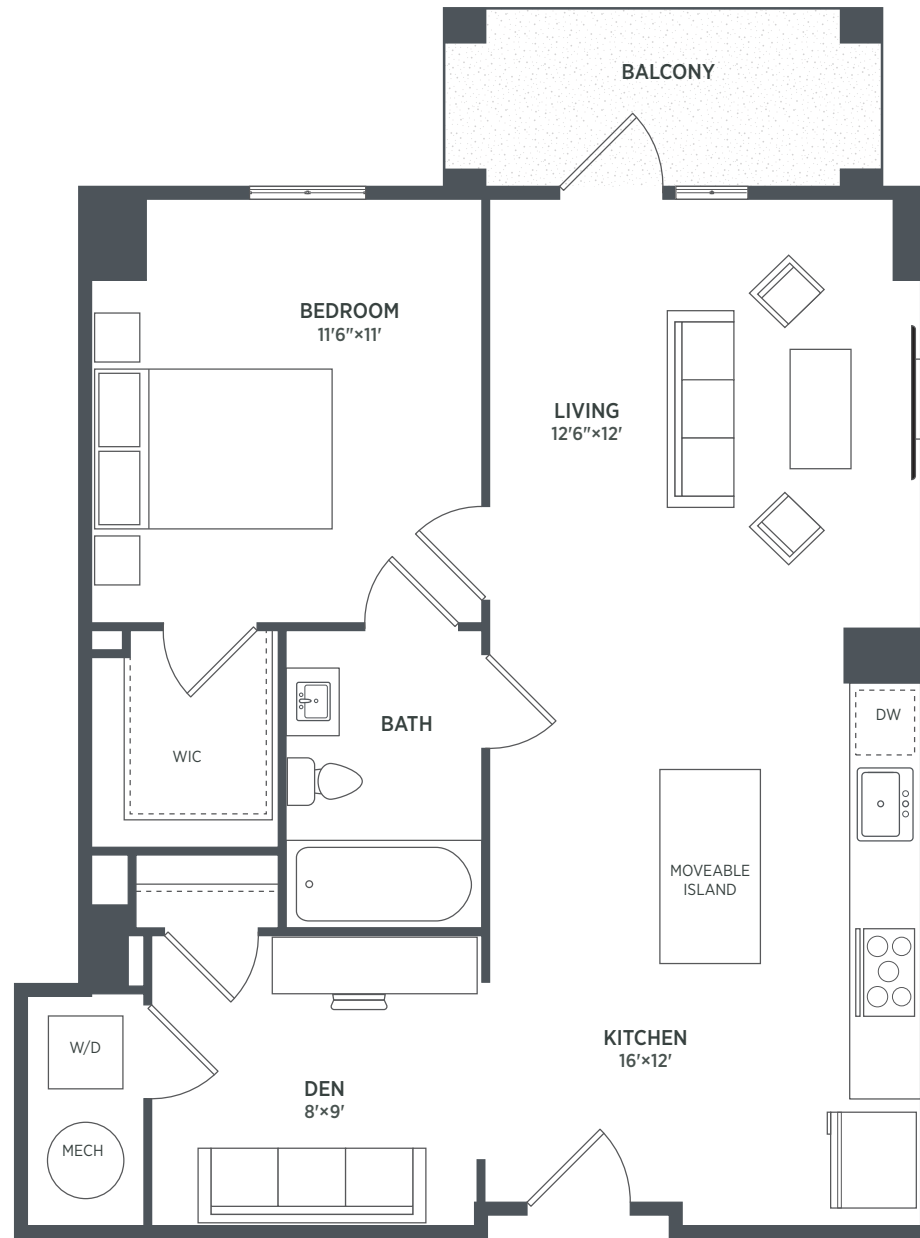

BUILDING KEY

1000 BUTTERNUT STREET NW, WASHINGTON, DC 20012