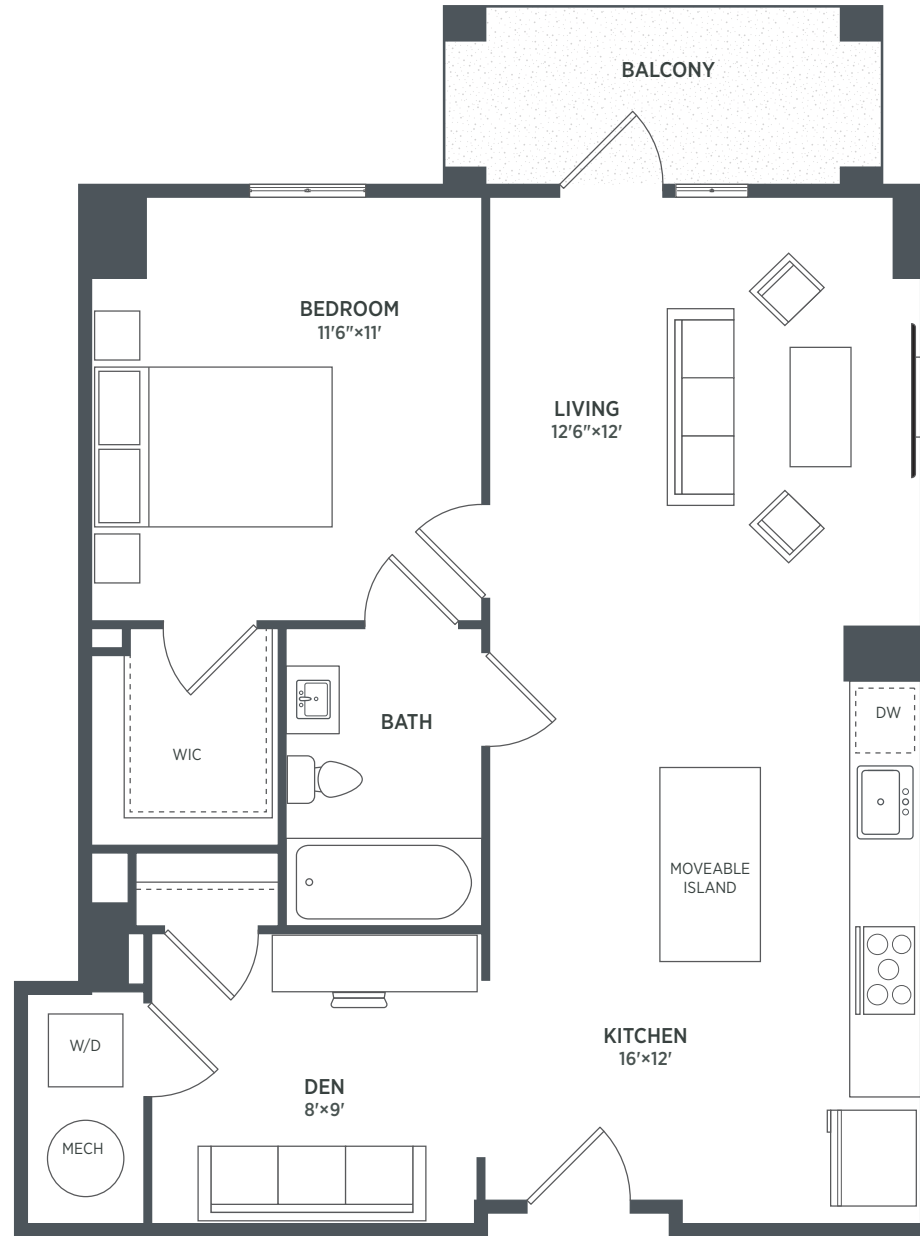

BUILDING KEY

1000 BUTTERNUT STREET NW, WASHINGTON, DC 20012