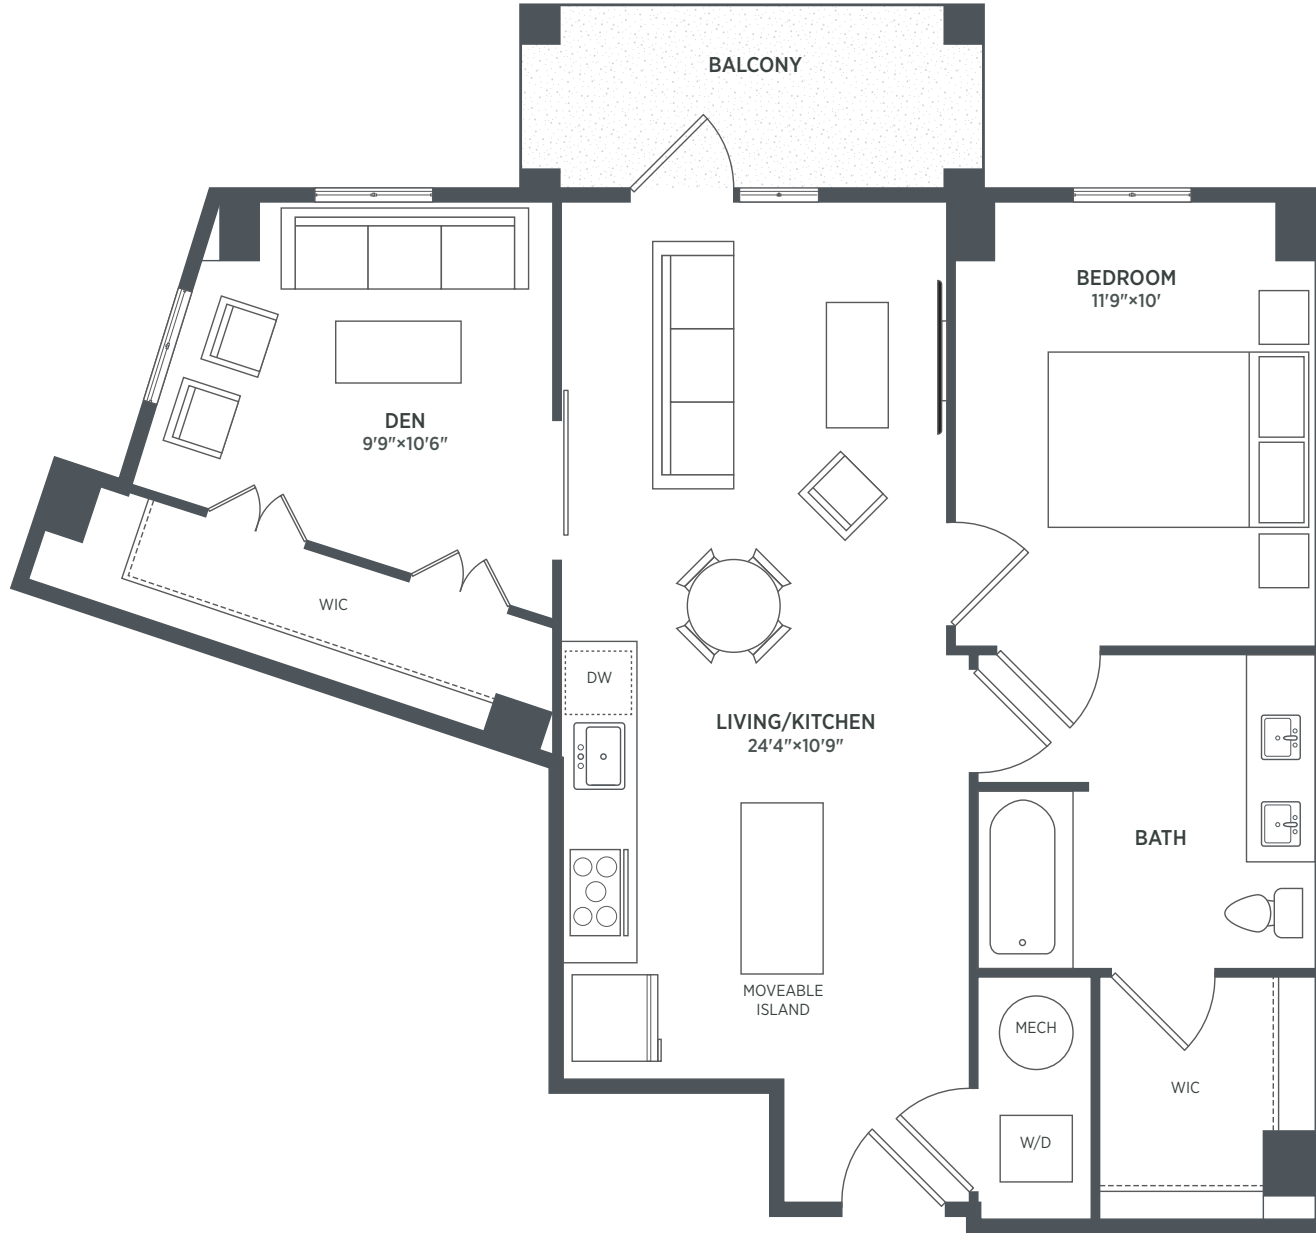

1D-B1

BUILDING KEY

1000 BUTTERNUT STREET NW, WASHINGTON, DC 20012