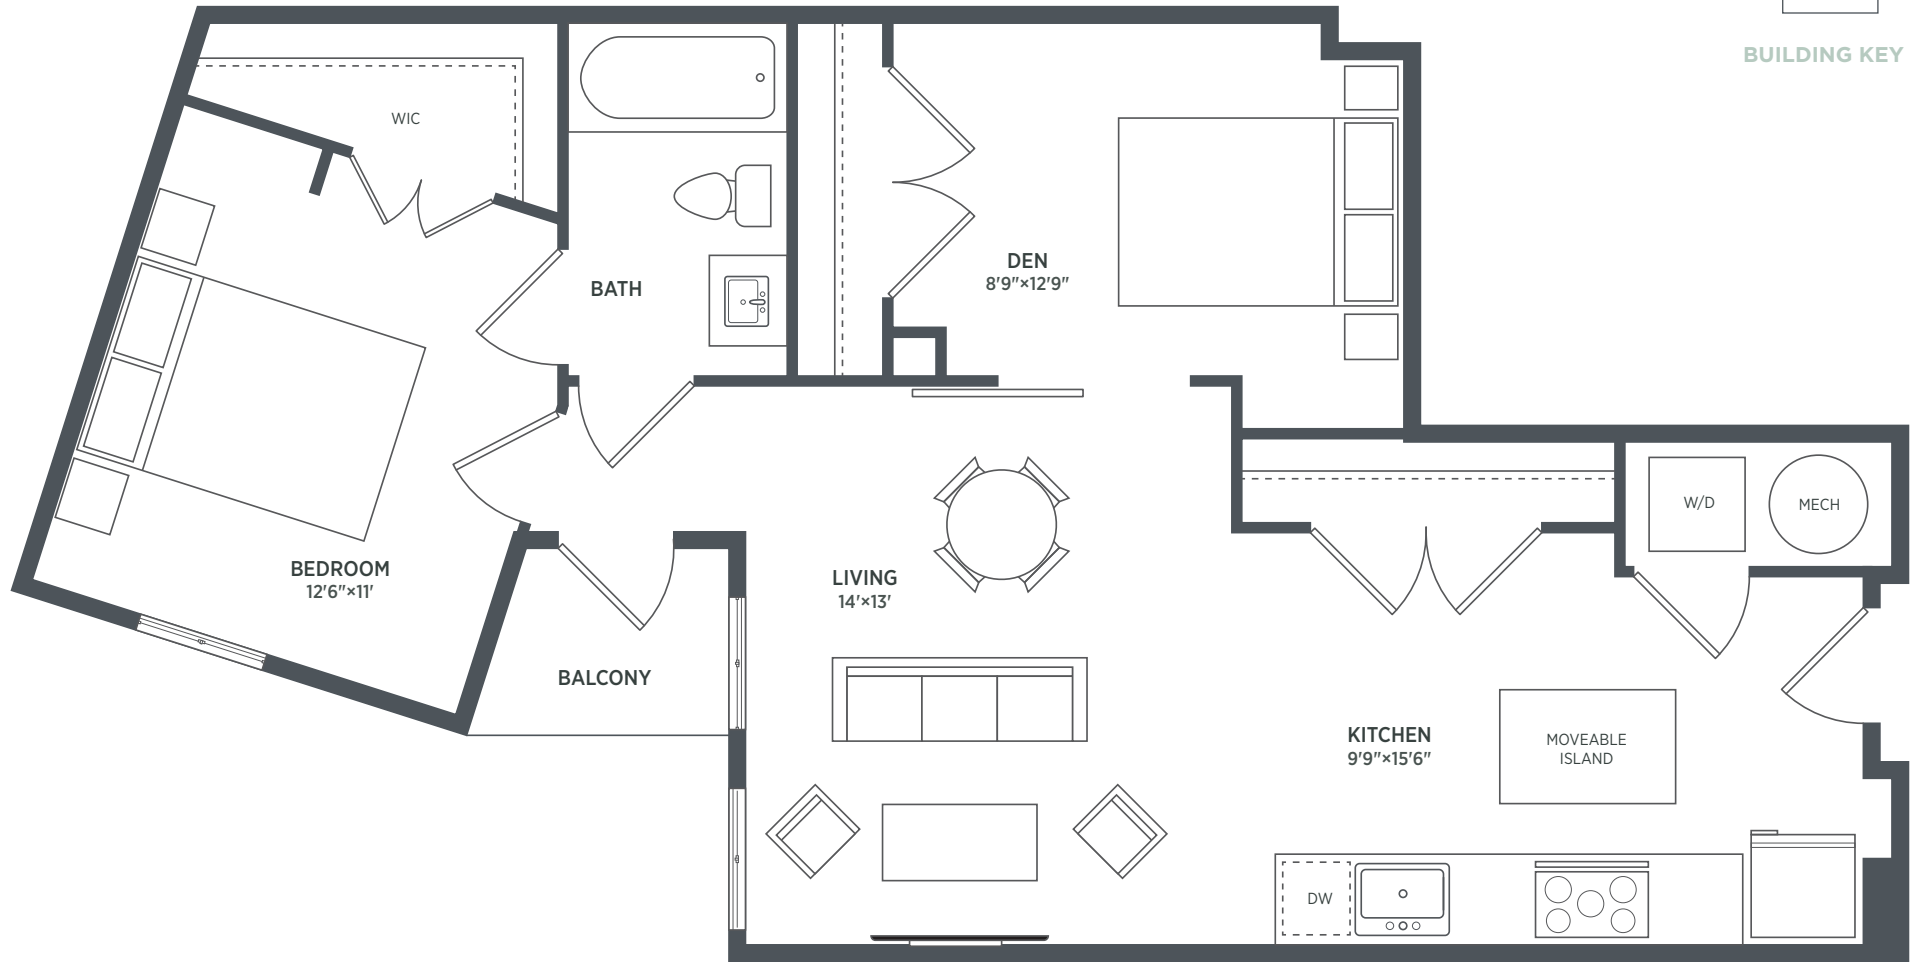

BUILDING KEY

1000 BUTTERNUT STREET NW, WASHINGTON, DC 20012