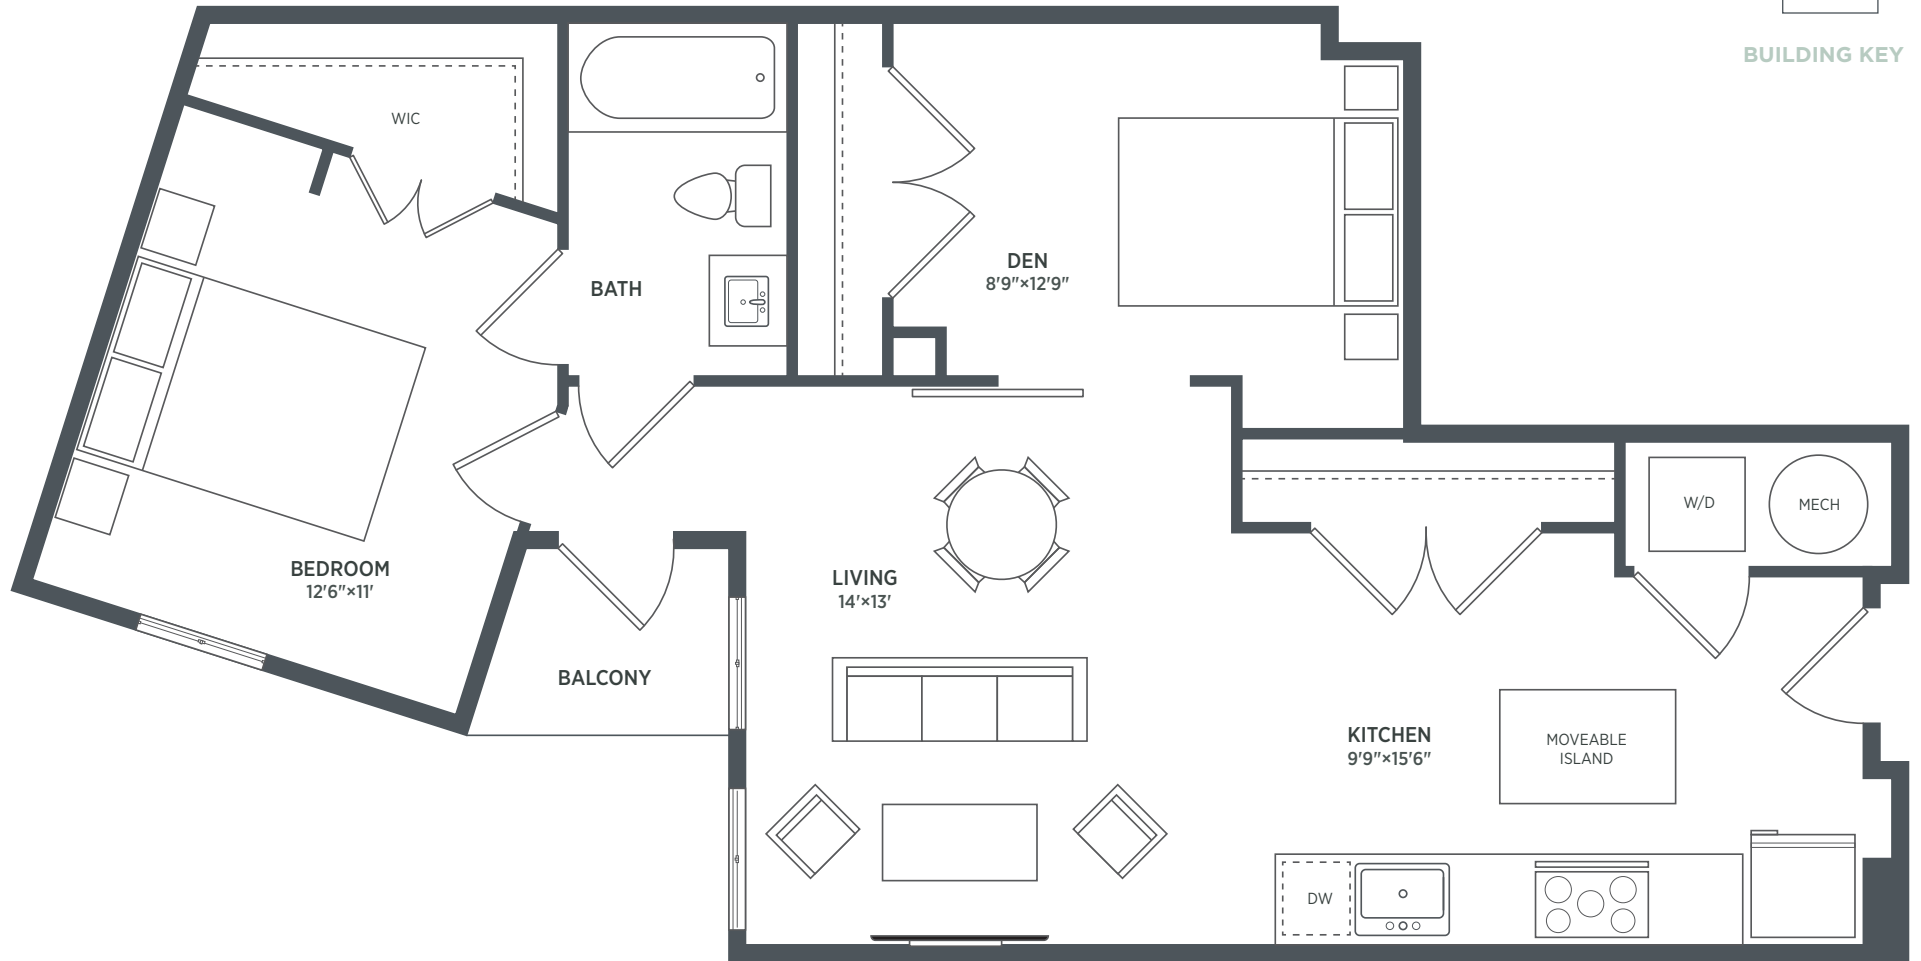

1D-D

BUILDING KEY

1000 BUTTERNUT STREET NW, WASHINGTON, DC 20012