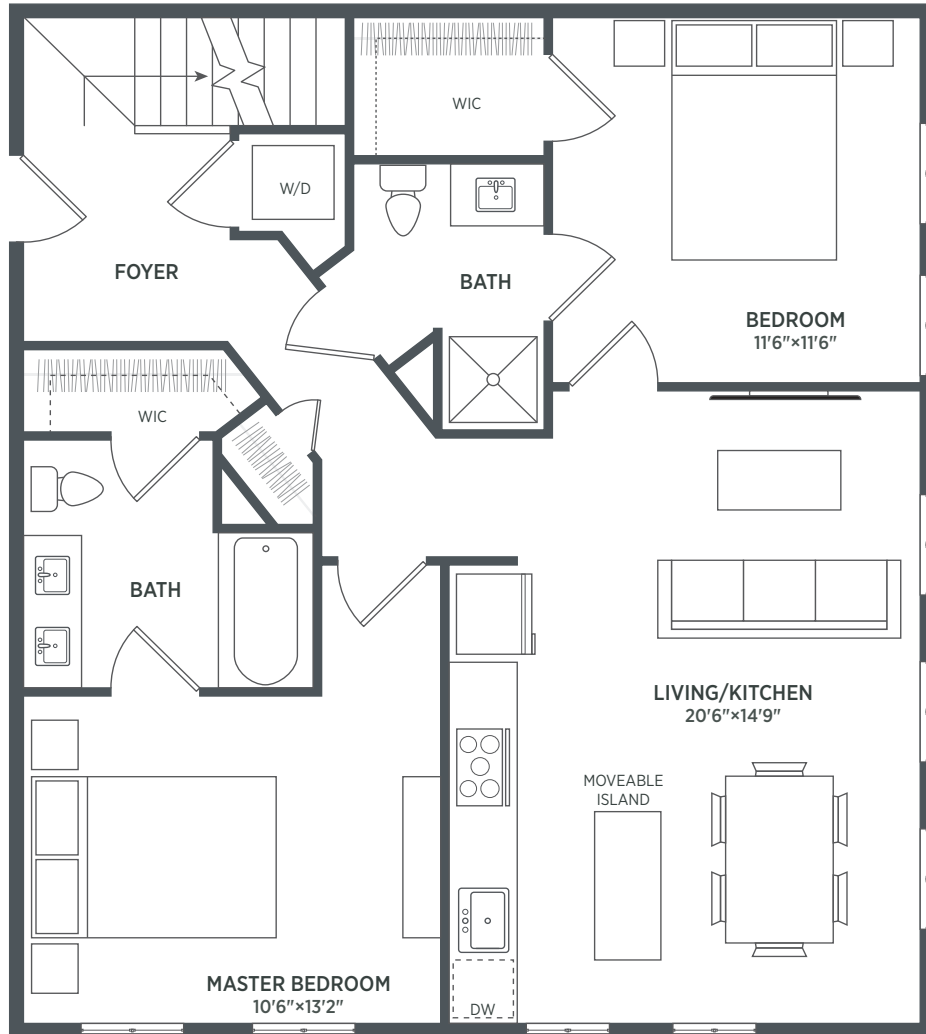

2J

First Level

Second Level

BUILDING KEY

1000 BUTTERNUT STREET NW, WASHINGTON, DC 20012