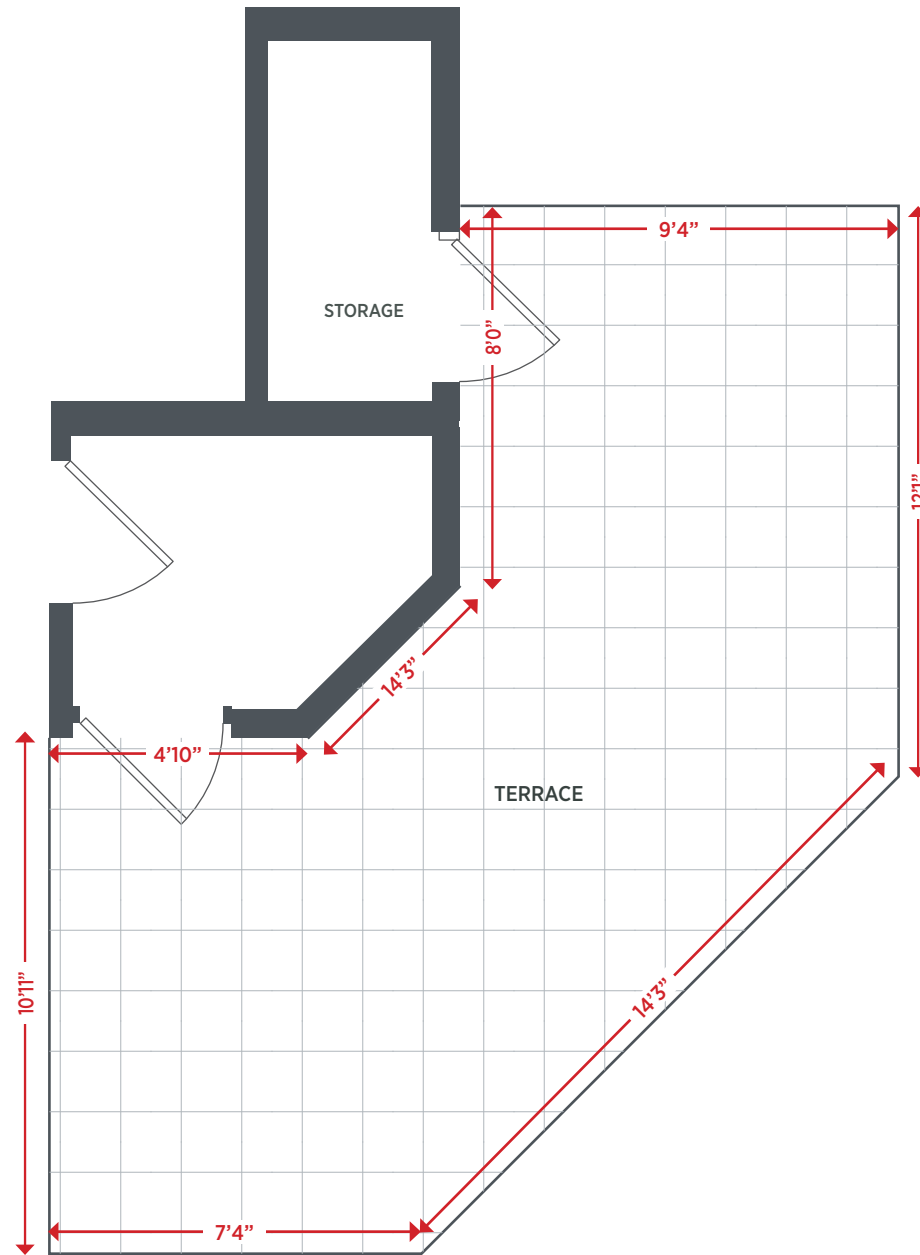

PRIVATE TERRACE A

BUILDING KEY

1000 BUTTERNUT STREET NW, WASHINGTON, DC 20012