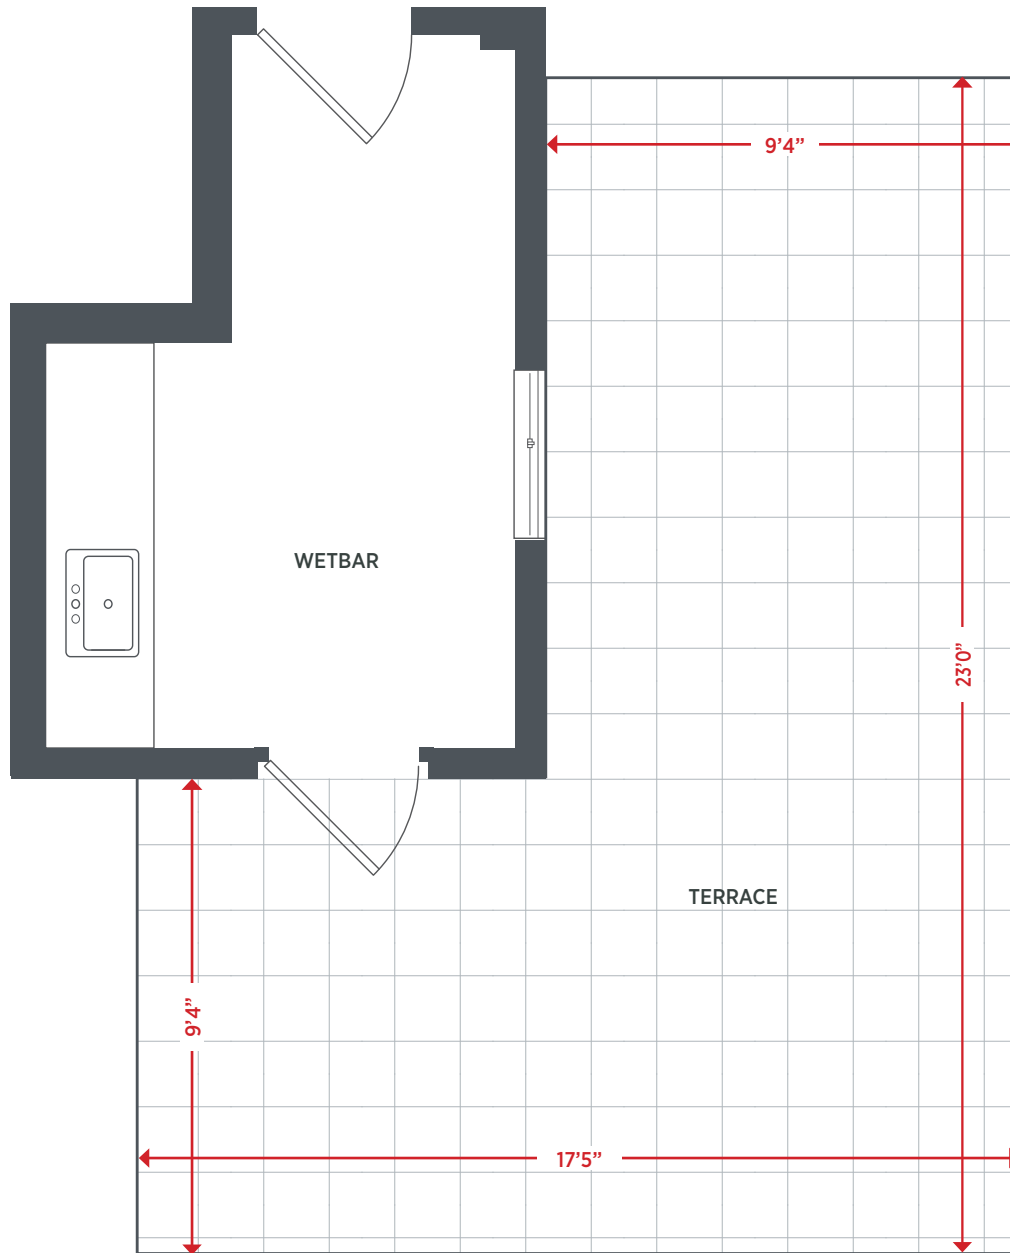

PRIVATE TERRACE B

BUILDING KEY

1000 BUTTERNUT STREET NW, WASHINGTON, DC 20012