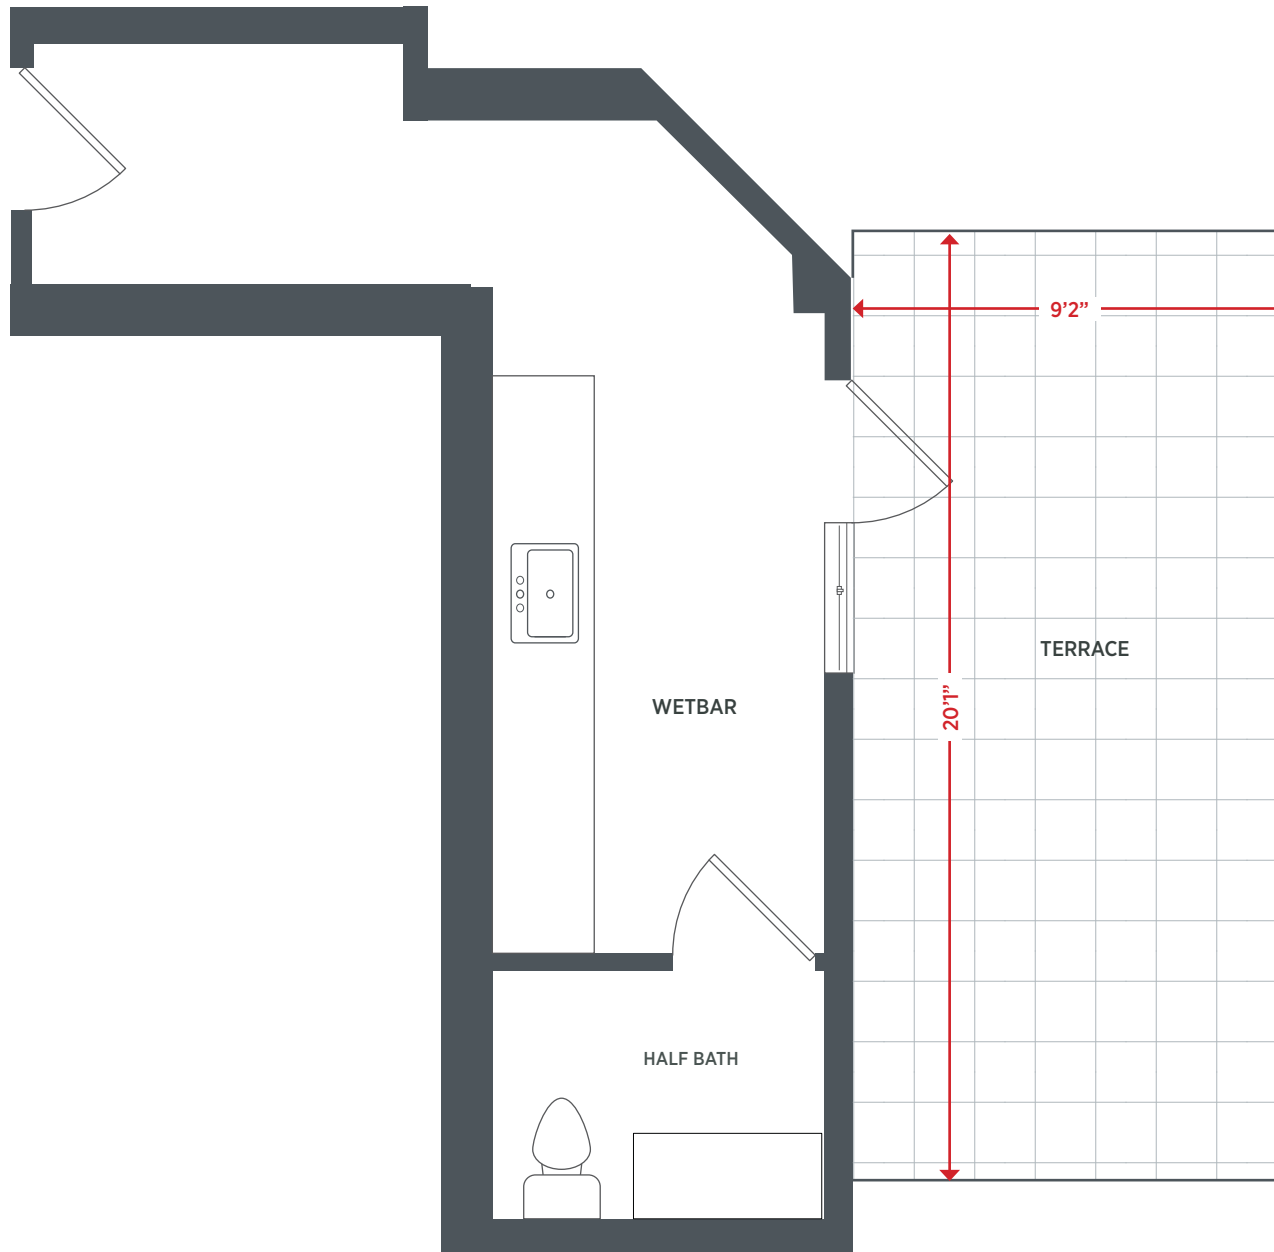

PRIVATE TERRACE C

BUILDING KEY

1000 BUTTERNUT STREET NW, WASHINGTON, DC 20012