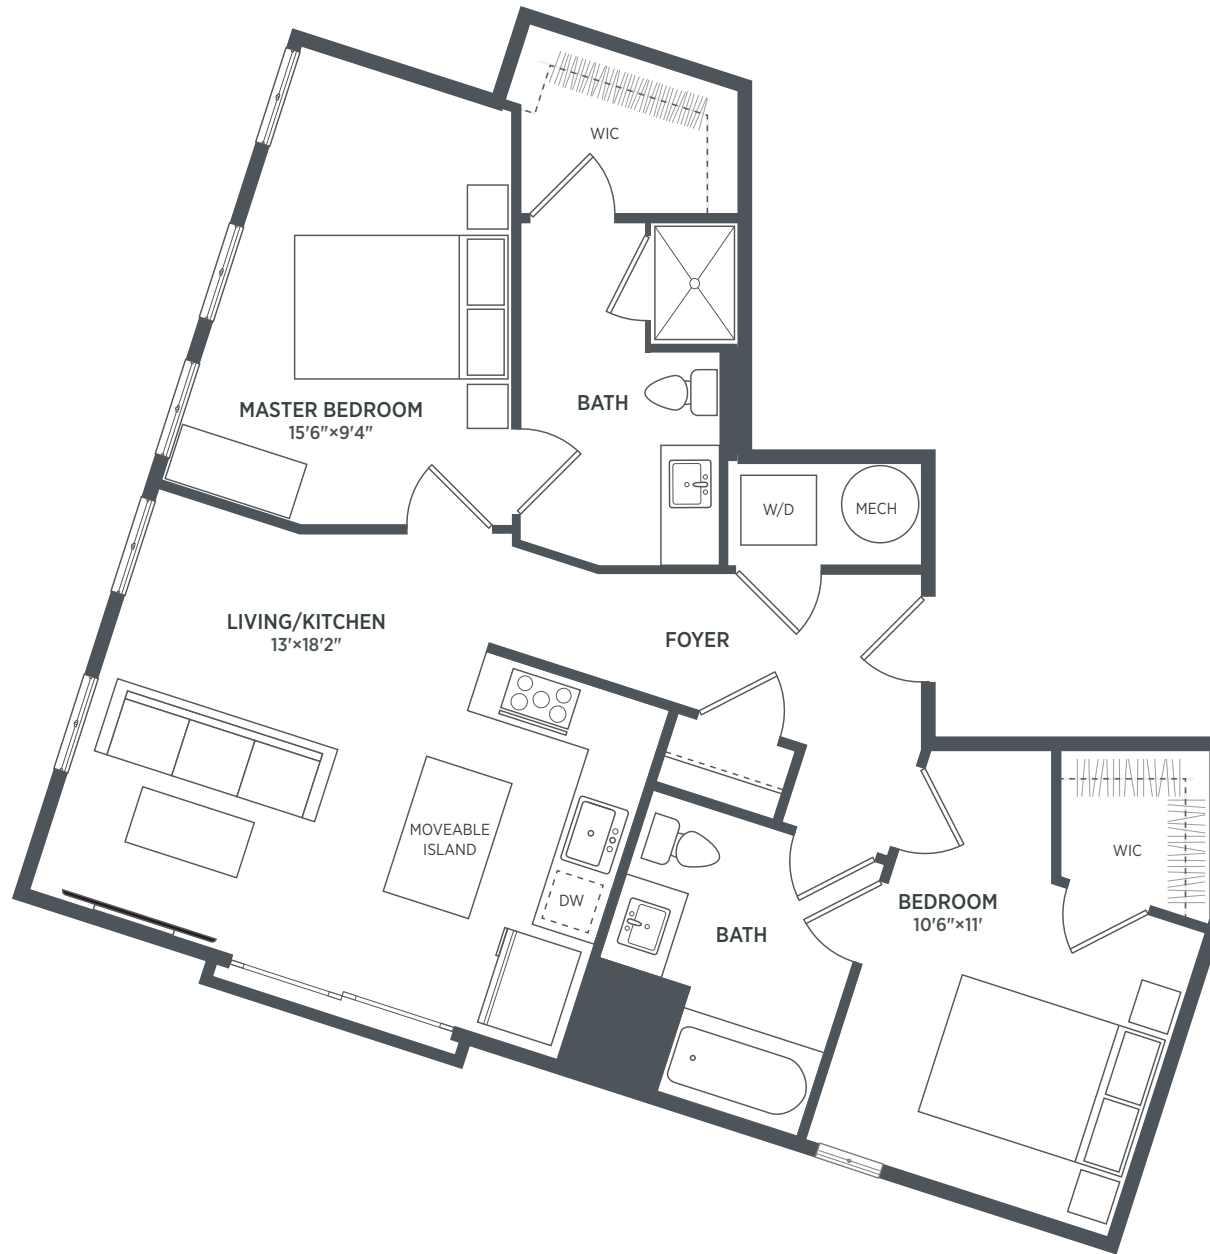

BUILDING KEY

1000 BUTTERNUT STREET NW, WASHINGTON, DC 20012